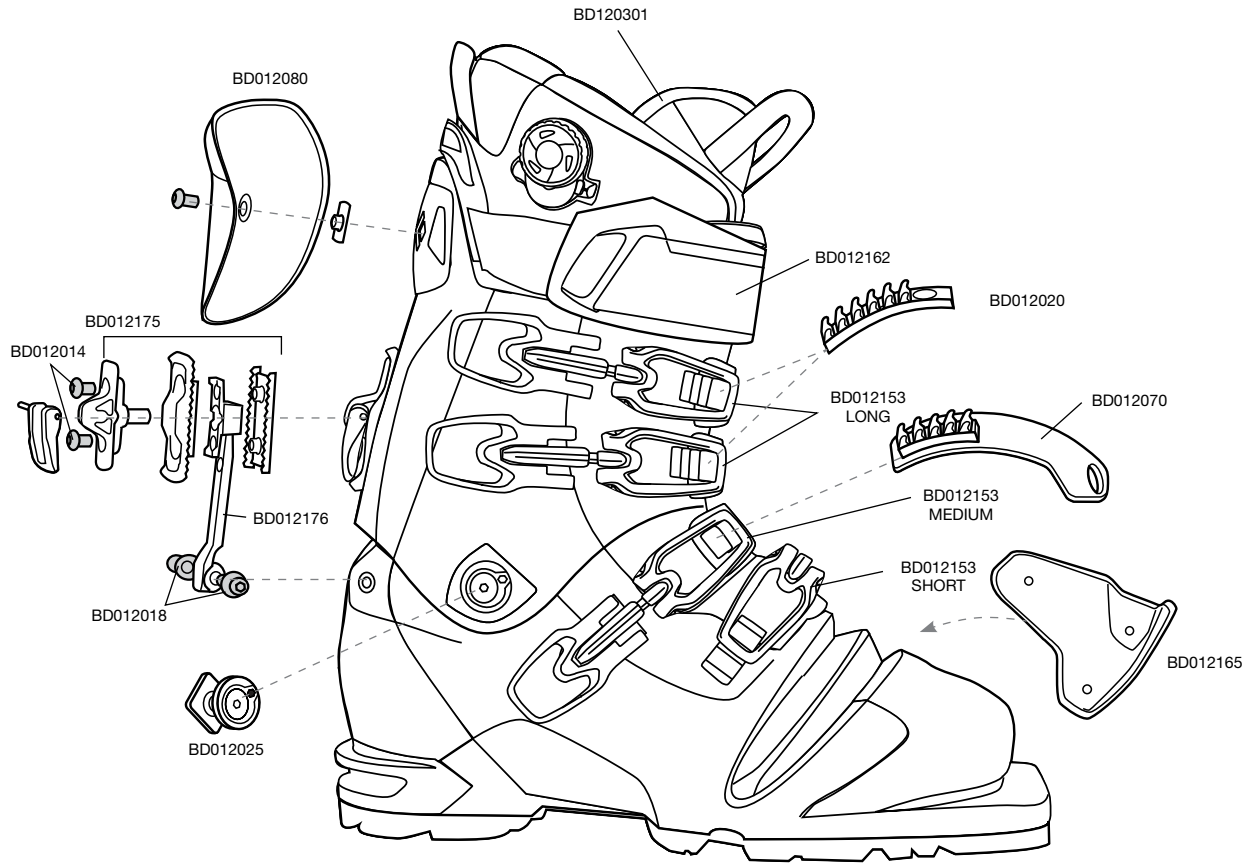

CUSTOM REPLACEMENT PARTS

STYLE	DESCRIPTION	SIZE
BD120301	POWER FIT LINER - MEN'S (ALL SIZES, INCLUDING HALF SIZES, 24-30.5)	24-30.5
BD012153	CUSTOM BUCKLE F11	SHORT
		MEDIUM
		LONG
BD012014	SKI/WALK MECHANISM SCREWS F08	S
SKI/WALK MECHANISM BAR TELE AB 23-25 F11		
BD012176	SKI/WALK MECHANISM BAR TELE AB 26-27 F11	
BD012018	SKI/WALK MECHANISM BAR TELE AB 28+ F11	M
	SKI/WALK MECHANISM BAR AXLE/SCREW ASSEMBLY F08	L
BD012175	FORGED SKI/WALK MECHANISM/BUSHING/TNUT F11	ALL
BD012020	DENT 6 ASSEMBLY F08	
BD012025	CANTING MECHANISM (LATERAL HINGE) F08	
BD012026	CUFF RIVET (MEDIAL HINGE) F08	
BD012031	RIVET STICKER PACK F08	
BD012036	BELLOWS GUARD SCREWS & TNUT F08	
BD012018	SKI/WALK MECHANISM BAR AXLE/SCREW ASSEMBLY F08	
BD012165	CUSTOM BELLOWS GUARDS 23-25 F11	S
	CUSTOM BELLOWS GUARDS 28+ F11	L

STYLE	DESCRIPTION	SIZE
BD012170	CUSTOM ANKLE STRAPS 23-25 F11	S
	CUSTOM ANKLE STRAPS 26-27 F11	M
BD012080	CUSTOM ANKLE STRAPS 28+ F11	L
	SPOILER A/B 26+ F08	L
BD012162	POWERSTRAPS A 23-25 F11	S
	POWERSTRAPS A 26-27 F11	M
BD012094	POWERSTRAPS A 28+ F11	L
	EFFICIENT AT FOOTBEDS F10 (ALL SIZES, INCLUDING HALF SIZES, 24-30.5)	24-30.5
BD012098	TELEMARK BOOTBOARDS MEN'S F09 (WHOLE SIZES ONLY)	24-30
BD012110	BOA LACE REPAIR KIT SMALL 23-24.5	S
	BOA LACE REPAIR KIT MEDIUM 25-25.5	M
BD012111	BOA LACE REPAIR KIT LARGE 26-30.5	L
	BOA REEL REPAIR KIT F08	L