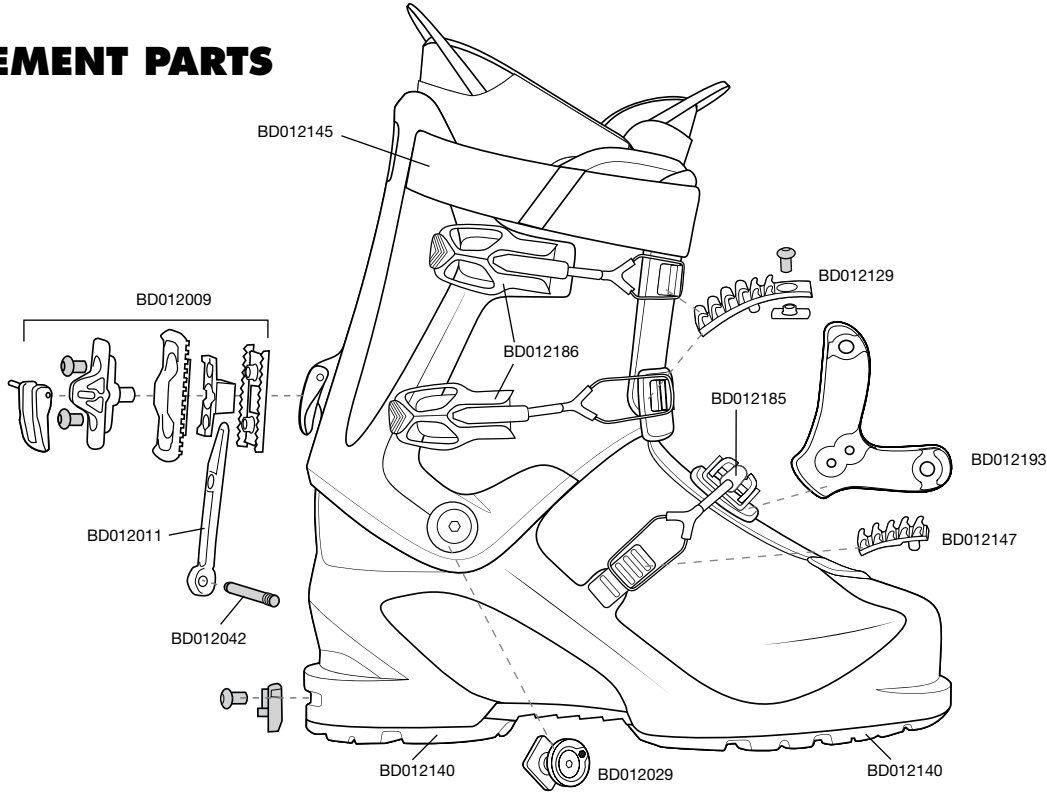

SLANT REPLACEMENT PARTS

STYLE	DESCRIPTION	SIZE	
BD012009	EFFICIENT SKI/WALK MECHANISM F10	ALL	
BD012011	EFFICIENT SKI/WALK MECHANISM BAR F10	23-24	
		25-26	
		27-28	
		29-30	
BD012028	EFFICIENT MEDIAL CUFF RIVET F10	ALL	
BD012029	EFFICIENT LATERAL CANT MECHANISM F10		
BD012037	EFFICIENT BUCKLE BASE RIVET PKG 25 F10		
BD012042	EFFICIENT SKI/WALK MECHANISM AXLE PIN F10		
BD012046	EFFICIENT BUCKLE STRAP RIVET F10		
BD012047	EFFICIENT UPPER STRAP RIVET F10		
BD012094	EFFICIENT AT FOOTBEDS F10		23
		23.5	
		24	
		24.5	
		25	
		25.5	
		26	
		26.5	
		27	
		27.5	
		28	
		28.5	
		29	
		29.5	
		30	
BD012178	QUADRANT/PRIME/SLANT BOOTBOARDS F12	30.5	
		24	
		25	
		26	
		27	
		28	

STYLE	DESCRIPTION	SIZE
BD012129	QUADRANT/SLANT DENT6/SCREW/T-NUT F10	ALL
BD012147	QUADRANT/SLANT DENT 5 + WASHER F10	ALL
BD012193	Y-STRAP SLANT F12	XSMALL 23
		SMALL 24-26
		MEDIUM 27-28 LARGE 29-30
BD012185	SLANT BUCKLE MEDIUM F12	ALL
BD012186	SLANT BUCKLE DELUXE F12	
BD012140	SOLE RUBBER EFFICIENT SERIES F10	23
		24
		25
		26
		27
		28
		29
30		
BD012145	QUADRANT/SLANT POWER STRAP F10	XSMALL 23-24
		SMALL 25-26
		MEDIUM 27-28
		LARGE 29-30