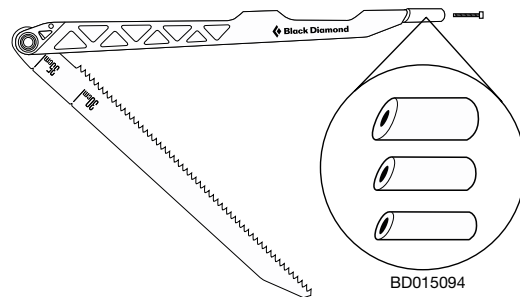

SNOW SAW PARTS

STYLE	DESCRIPTION	SIZE
BD015076	SNOW SAW PRO PIVOT SET	
BD015094	SNOW SAW FITTINGS SET F15