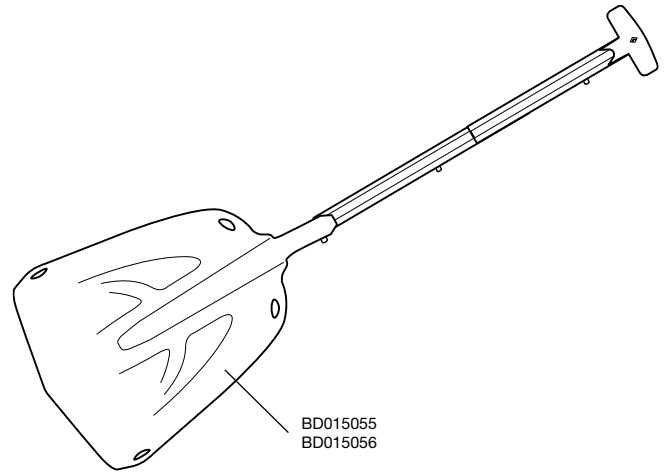

SHOVEL PARTS

STYLE	DESCRIPTION	SIZE
BD015076	SNOW SAW PRO PIVOT SET F14	ALL
BD015077	EVAC 7 BLADE F14	
BD015078	EVAC 7 SHAFT SET F14	
BD015093	EVAC SPRING PIN AND CAP F14	
BD015083	TRANSFER 3 SHAFT SET F14	
BD015086	TRANSFER 3 BLADE F14	
BD015087	DEPLOY SHAFT SET F14	
BD015088	DEPLOY 3 BLADE F14	
BD015089	DEPLOY 7 BLADE F14	
BD015094	SNOW SAW FITTINGS F15	
BD015095	LYNX SHAFT SET F14	
BD015096	LYNX BLADE F14	
BD015052	DEPLOY 3 BLADE 08	
BD015053	DEPLOY 7 BLADE 08	
BD015055	TRANSFER 3 BLADE 08	
BD015056	TRANSFER 7 BLADE 08