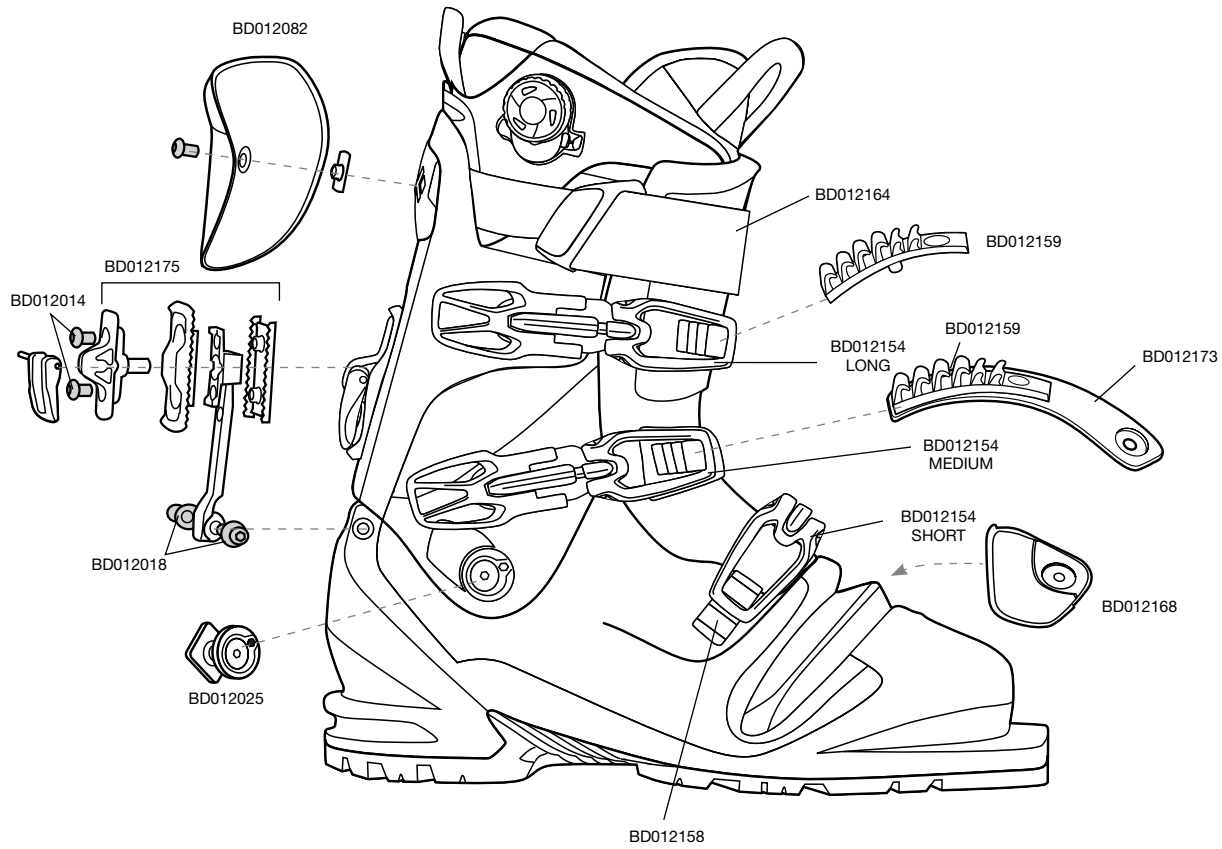

SEEKER REPLACEMENT PARTS

STYLE	DESCRIPTION	SIZE	
BD012154	SEEKER BUCKLE F11	SHORT	
		MEDIUM	
		LONG	
BD012014	SKI/WALK MECHANISM SCREWS F08	ALL	
BD012018	SKI/WALK MECHANISM BAR AXLE/SCREW ASSEMBLY F08		
BD012175	FORGED SKI/WALK MECHANISM/BUSHING/TNUT F11		
BD012158	SEEKER DENT 3 F11		
BD012159	SEEKER DENT 6 F11		
BD012025	CANTING MECHANISM (LATERAL HINGE) F08		
BD012026	CUFF RIVET (MEDIAL HINGE) F08		
BD012031	RIVET STICKER PACK F08		
BD012036	BELLOWS GUARD SCREWS & TNUT F08		
BD012168	SEEKER BELLOW GUARDS 23-25 F11		S
		M	
		L	
BD012173	SEEKER ANKLE STRAPS 23-25 F11	S	
		M	
		L	

STYLE	DESCRIPTION	SIZE
BD012082	SPOLIER C 23-25 F08	S
	SPOLIER C 26+ F08	L
BD012164	POWERSTRAPS C 23-25 F11	S
	POWERSTRAPS C 26-27 F11	M
BD012094	POWERSTRAPS C 28+ F11	L
	EFFICIENT AT FOOTBEDS F10 (ALL SIZES, INCLUDING HALF SIZES, 24-30.5)	24-30.5
BD012098	TELEMARK BOOTBOARDS MEN'S F09 (WHOLE SIZES ONLY)	24-30
	BOA LACE REPAIR KIT SMALL 23-24.5	S
BD012110	BOA LACE REPAIR KIT MEDIUM 25-25.5	M
	BOA LACE REPAIR KIT LARGE 26-30.5	L
BD012111	BOA REEL REPAIR KIT F08