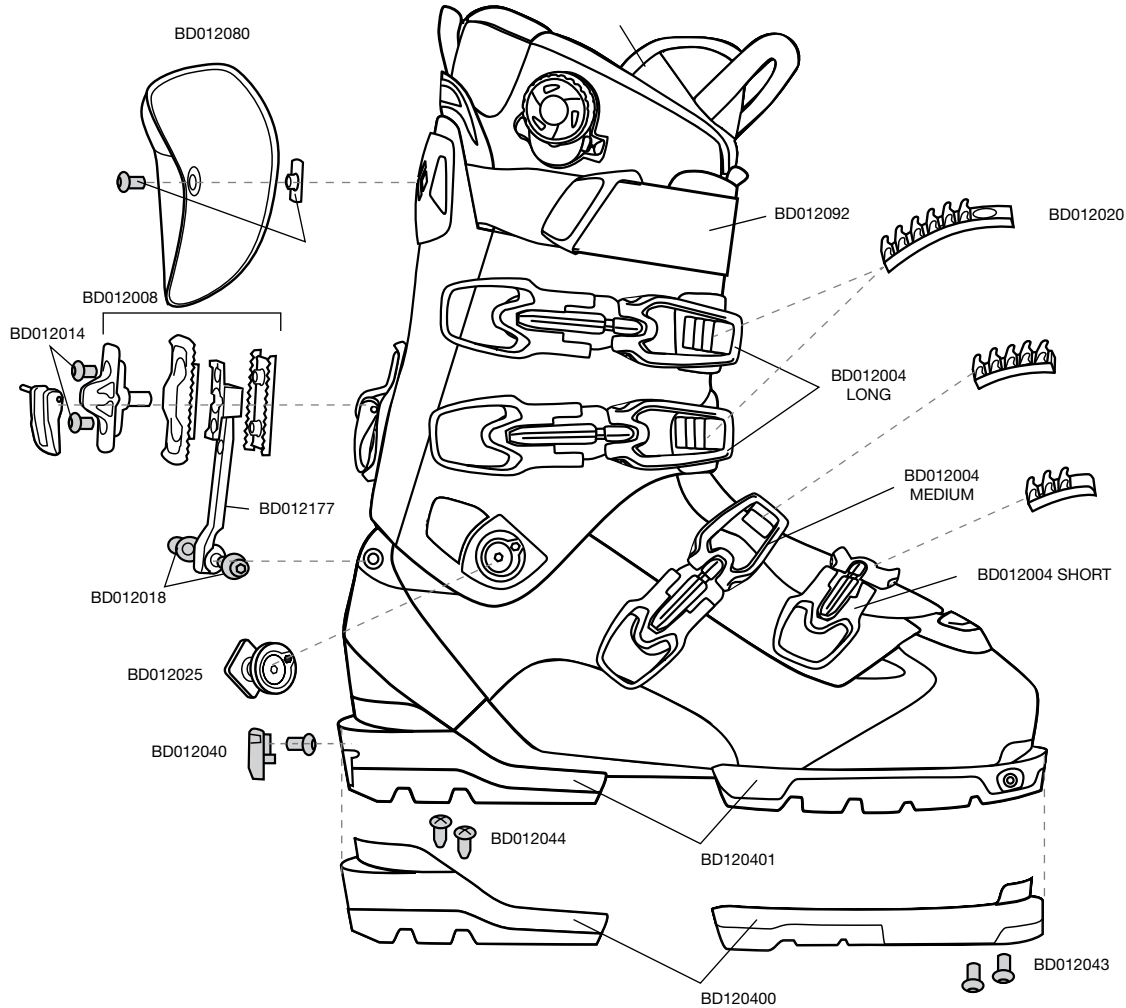

METHOD REPLACEMENT PARTS

STYLE	DESCRIPTION	SIZE
BD120400	ALPINE SOLE BLOCK	S
		L
BD120401	AT SOLE BLOCK	S
		SHORT
		MEDIUM
		LONG
BD012014	SKI/WALK MECHANISM SCREWS F08	ALL
	SKI/WALK MECHANISM BAR AT 23-25 F11	S
BD012177	SKI/WALK MECHANISM BAR AT 26-27 F11	M
	SKI/WALK MECHANISM BAR AT 28+ F11	L
BD012018	SKI/WALK MECHANISM BAR AXLE/SCREW ASSEMBLY F08	
BD012008	FORGED SKI/WALK MECHANISM/BUSHING/T-NUT	
BD012020	DENT 6 ASSEMBLY F08	
BD012025	CANTING MECHANISM (LATERAL HINGE) F08	ALL
BD012026	CUFF RIVET (MEDIAL HINGE) F08	
BD012031	RIVET STICKER PACK F08	
BD012040	DYNAFIT HEEL INSERT ASSEMBLY F08	
BD012043	TOE BLOCK SCREWS/T-NUT ASSEMBLY F08	
BD012044	HEEL BLOCK SCREWS F08	
BD012080	SPOILER A/B 26+ F08	L
	POWERSTRAPS B 23-25 F09	S
BD012092	POWERSTRAPS B 26-27 F09	M
	POWERSTRAPS B 28+ F09	L
BD012094	EFFICIENT AT FOOTBEDS F10 (ALL SIZES, INCLUDING HALF SIZES, 24-30.5)	24-30.5

STYLE	DESCRIPTION	SIZE
BD012102	AT BOOTBOARDS MEN'S F09 (WHOLE SIZES ONLY)	24-30
	BOA LACE REPAIR KIT SMALL 23-24.5	S
BD012110	BOA LACE REPAIR KIT MEDIUM 25-25.5	M
	BOA LACE REPAIR KIT LARGE 26-30.5	L
BD012111	BOA REEL REPAIR KIT F08	ALL