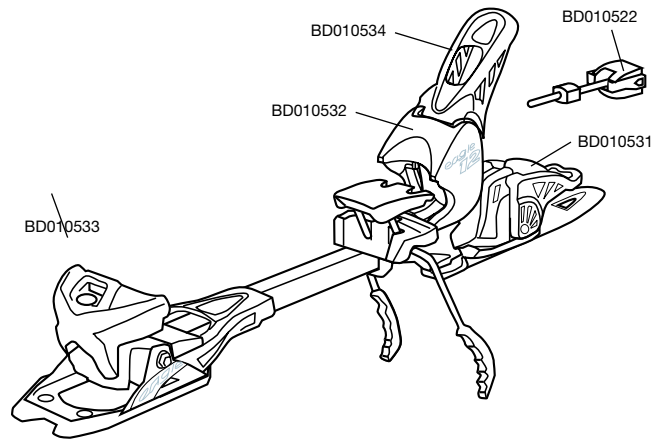

FRITSCHI DIAMIR BINDING PARTS

DIAMIR FREERIDE PRO PARTS

STYLE	DESCRIPTION	SIZE
BD010331	FREERIDE PRO END PIECE SET F10	ALL
BD010332	FREERIDE PRO HEEL PIECE SET F10	
BD010333	FREERIDE PRO RELEASE LEVER F10	
BD010334	FREERIDE PRO FRONT PLASTIC PLATE F10	
BD010335	FREERIDE PRO TOE PIECE SET F10	
BD010336	FREERIDE PRO REAR PLASTIC PLATE F10	
BD010337	FREERIDE PRO HEEL ELEVATOR F10	
BD010338	FREERIDE PRO/EAGLE AFD GLIDING PLATE F10	

DIAMIR EAGLE F12 PARTS

STYLE	DESCRIPTION	SIZE
BD010522	EAGLE END PIECE F09	ALL
BD010531	EAGLE 12 HEEL ELEVATOR F11	
BD010532	EAGLE 12 HEEL PIECE F11	
BD010533	EAGLE 12 TOE PIECE F11	
BD010534	EAGLE 12 RELEASE LEVER F11	

DIAMIR FREERIDE PRO F12 PARTS

STYLE	DESCRIPTION	SIZE
BD010581	FREERIDE PRO HEEL ELEVATOR SET F12	ALL
BD010582	FREERIDE PRO END PIECE SET F12	
BD010583	FREERIDE PRO HEEL PIECE SET F12	
BD010584	FREERIDE PRO HEEL RELEASE LEVER F12	
BD010585	FREERIDE PRO FRONT PLASTIC PLATE F12	
BD010586	FREERIDE PRO TOEPIECE F12	
BD010587	FREERIDE PRO REAR PLASTIC PLATE F12