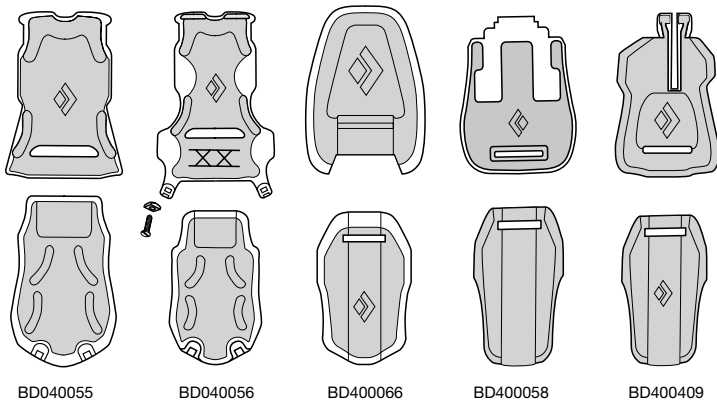

ICE & ALPINE PARTS

CRAMPON PARTS		
STYLE	DESCRIPTION	SIZE
BD040055	ABS - CONTACT/NEVE PRE S10	
BD040056	ABS - SABRETOOTH/SERAC PRE F09	
BD400058	ABS - CYBORG	
BD400070	ABS - CONTACT/NEVE	
BD400066	ABS - SABRETOOTH/SERAC F09	
BD400409	ABS - STINGER	
BD400673	LONG FLEX CENTER BARS	
BD400671	ASYMMETRICAL CENTER BARS	
BD400674	STANDARD FLEX CENTER BARS	
BD400675	ASYM FLEX CENTER BAR	
BD400676	CRAMPON TOE BAIL WIDE	
BD400677	CRAMPON TOE BAIL REGULAR	
BD400678	CRAMPON TOE BAIL NARROW	
BD400681	HEEL LEVER REG LEFT/RIGHT	
BD400682	HEEL LEVER WIDE LEFT/RIGHT	

CRAMPON PARTS		
STYLE	DESCRIPTION	SIZE
BD040104	CRAMPON TOE BAIL	
BD040106	CRAMPON TOE BAIL - SMALL	
BD040107	HEEL LEVER - LEFT S12	
	HEEL LEVER - RIGHT S12	
BD040107	CRAMPON CENTER BAR SPRING CLIP	
BD040492	6-32 X 1/2" ANTIBOT SCREW	
BD400027	CYBORG FRONTPOINT	
BD040500	CYBORG BOLT KIT	
BD040501	CYBORG SPACER KIT	
BD040506	BIONIC-RAPTOR FRONTPOINT	
BD040507	CYBORG STINGER FRONTPOINT	
BD040511	ABS-STINGER	
BD040512	ABS-CYBORG	
BD040513	ABS-SABRETOOTH-SERAC	
BD040514	ABS-CONTACT-NEVE	
BD040515	ABS-SNAGGLETOOTH	
BD040073	NEVE REAR RAIL (NO HEEL THROW)	
BD040113	CRAMPON WEBBING ANKLE STRAP