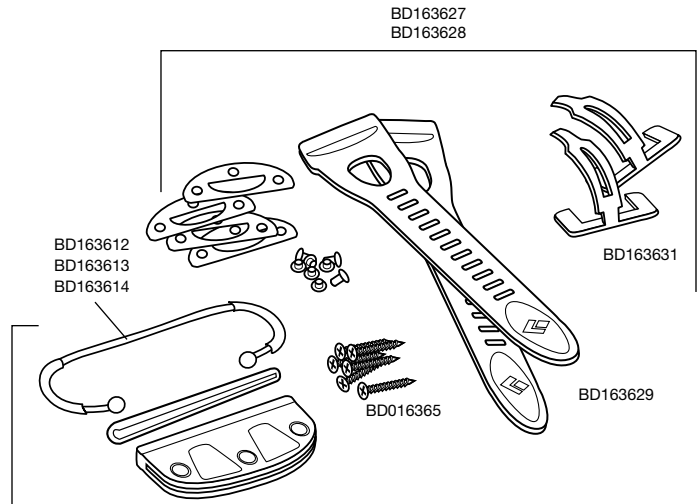

SKIN PARTS

SKIN ACCESSORIES

STYLE	DESCRIPTION	SIZE
BD016366	NORDIC TIP LOOP	ALL
BD163506	GOLD LABEL ADHESIVE	
BD163515	GLOP STOPPER WAX	
BD163523	FREE GLIDE SKIN CARE	
BD163630	TRIM TOOL	
BD163631	STS TAIL CLIPS	
BD163632	ULTRALIGHT TIP LOOP KIT	

SKIN ATTACHMENT PARTS

STYLE	DESCRIPTION	SIZE
BD163627	STS KIT	STANDARD OVERSIZED ALL
BD163628	STS KIT FOR SPLIT SKIN	
BD163629	STS TAIL STRAPS	
BD163617	ADJ TIP LOOPS	
BD163618	ADJ TIP LOOPS FOR SPLIT SKIN	
BD163612	MINI ADJ TIP LOOP CABLES	
BD163613	ADJUSTABLE TIP LOOP CABLES	
BD163614	ADJUSTABLE TIP LOOP CABLES	
BD016365	BREAKOFF SKIN SCREW SET - 7 F10