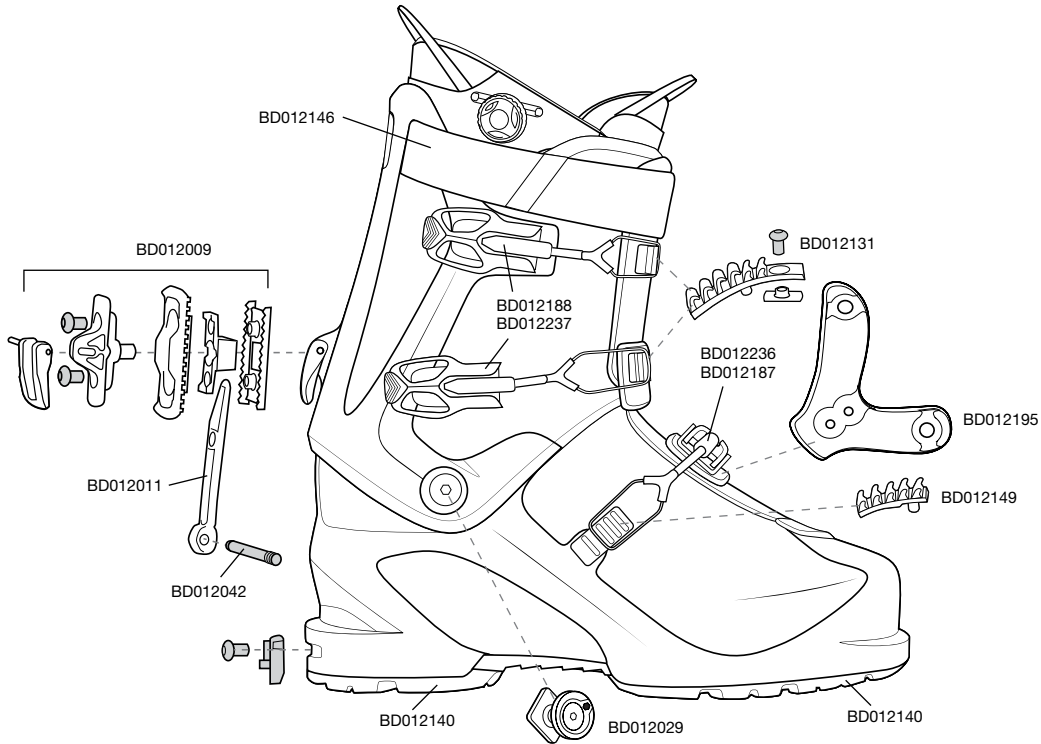

SWIFT REPLACEMENT PARTS

STYLE	DESCRIPTION	SIZE		
BD012009	EFFICIENT SKI/WALK MECHANISM F10	ALL		
BD012011	EFFICIENT SKI/WALK MECHANISM BAR F10	23-24		
BD012011	EFFICIENT SKI/WALK MECHANISM BAR F10	25-26		
BD012028	EFFICIENT MEDIAL CUFF RIVET F10			
BD012029	EFFICIENT LATERAL CANT MECHANISM F10			
BD012037	EFFICIENT BUCKLE BASE RIVET PKG 25 F10			
BD012041	EFFICIENT DYNAFIT HEEL ASSEMBLY F10	ALL		
BD012042	EFFICIENT SKI/WALK MECHANISM AXLE PIN F10			
BD012046	EFFICIENT BUCKLE STRAP RIVET F10			
BD012047	EFFICIENT UPPER STRAP RIVET F10			
BD012094	EFFICIENT AT FOOTBEDS F10	23		
		23.5		
		24		
		24.5		
		25		
		25.5		
		26		
BD012113	AT BOOTBOARDS WOMEN'S F10	26.5		
		23		
		24		
		25		
BD012236	SWIFT BUCKLE F14	MEDIUM		
		DELUXE		
		BD012187	SWIFT BUCKLE F12	MEDIUM
		BD012188	SWIFT BUCKLE F12	DELUXE
		BD012149	SWIFT DENT 5 AND WASHER	
BD012131	SWIFT DENT 6/SCREW/T-NUT F10	ALL		

STYLE	DESCRIPTION	SIZE
BD012195	Y-STRAP SWIFT F12	XSMALL 23
		SMALL 24-26
BD012140	SOLE RUBBER EFFICIENT SERIES F10	23
		24
		25
		26
BD012146	PRIME/SWIFT POWER STRAP F10	XSMALL 23-24 SMALL 25-26