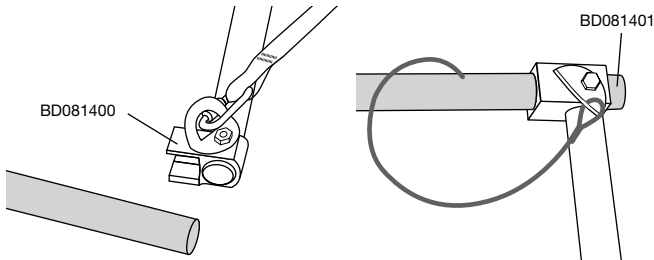

MISCELLANEOUS PARTS

HARNESS PARTS

STYLE	DESCRIPTION	SIZE
BD065101	BOD MALE LEG LOOP BUCKLE	ALL
BD065102	ALPINE & KIDS' BOD LEG LOOP BUCKLE	
BD065103	COULOIR LEG LOOP BUCKLE F11	
BD065104	VARIO REAR ELASTIC STRAP	

PORTALEGE PARTS

STYLE	DESCRIPTION	SIZE
BD081400	SINGLE/CLIFF CABANA HOT SHOT CONNECTOR	ALL
BD081401	SINGLE/CLIFF CABANA BUMPER	

GLOVE PARTS

STYLE	DESCRIPTION	SIZE
BD084748	CAYENNE BATTERY CHARGER F11	
BD084751	SOLANO WALL CHARGER KIT	
BD801591	SOLANO BATTERY KIT	
BD801592	SOLANO CAR CHARGER	

LIGHTING PARTS

STYLE	DESCRIPTION
BD062059	ICON BATTERY BOX
BD062070	APOLLO BATTERY BOX F09
BD620519	6-VOLT BATTERY
BD620537	NRG RECHARGEABLE BATTERY KIT
BD620540	NRG2 RECHARGEABLE BATTERY KIT
BD620542	NRG/NRG2 CAR CHARGER
BD620545	AAA RECHARGEABLE BATTERY 4-PACK
BD062053	NRG CHARGER
BD062570	SPOT/COSMO BATTERY DOOR BRACKET
BD062581	COSMO PIVOT BRAC
BD062582	REVOLT PIVOT BRACKET S13
BD062583	USB WIRE S13
BD062584	SPOT BRACKET S14
BD062585	STORM BRACKET S14
BD062587	SPRINTER CHARGING CRADLE
BD062588	WIZ PIVOT BRACKET S15
BD062589	WIZ HEADBAND S15
BD062591	SPRINTER HEADBAND S15
BD065292	SPRINTER CHARGING CORD
BD062572	GIZMO/WIZ BRACKET F10
BD062575	STORM BRACKET S11
BD062576	ICON HEADBAND S12
BD062577	GIZMO BRACKET S12
BD062801	EMBER CHARGING CORD S15
BD062802	REVOLT CHARGING CORD S16
BD062803	MOJI BATTERY CARTRIDGE S16
BD062804	MOJI CHARGING CORD S16
BD062805	SPOT-GIZMO HEADBAND S16
BD062806	COSMO HEADBAND S16
BD062807	ICON BATTERY SLING

HELMET PARTS

STYLE	DESCRIPTION	SIZE
BD060500	5/8" ERGOLOCK HD BUCKLE - MALE	
BD060501	TRACER HELMET FOAM PADS F09	
BD060502	VAPOR COMFORT PAD S13	
BD060503	VAPOR HEADLAMP CLIP SET S13	
BD060504	HALFDOME HEAD BAND F11	
BD060505	HALFDOME HEADLAMP CLIP PRE F11	
BD060506	VECTOR PADDING S12	S-M
		M-L
BD060507	HALFDOME HEADLAMP CLIP SET F11	ALL
BD060508	HALFDOME REPLACEMENT COMFORT PADS F11	S-M
		M-L
BD060511	WOMEN'S HALFDOME HEADLAMP CLIP SET	
BD060512	WOMEN'S HALFDOME REPL COMFORT PADS