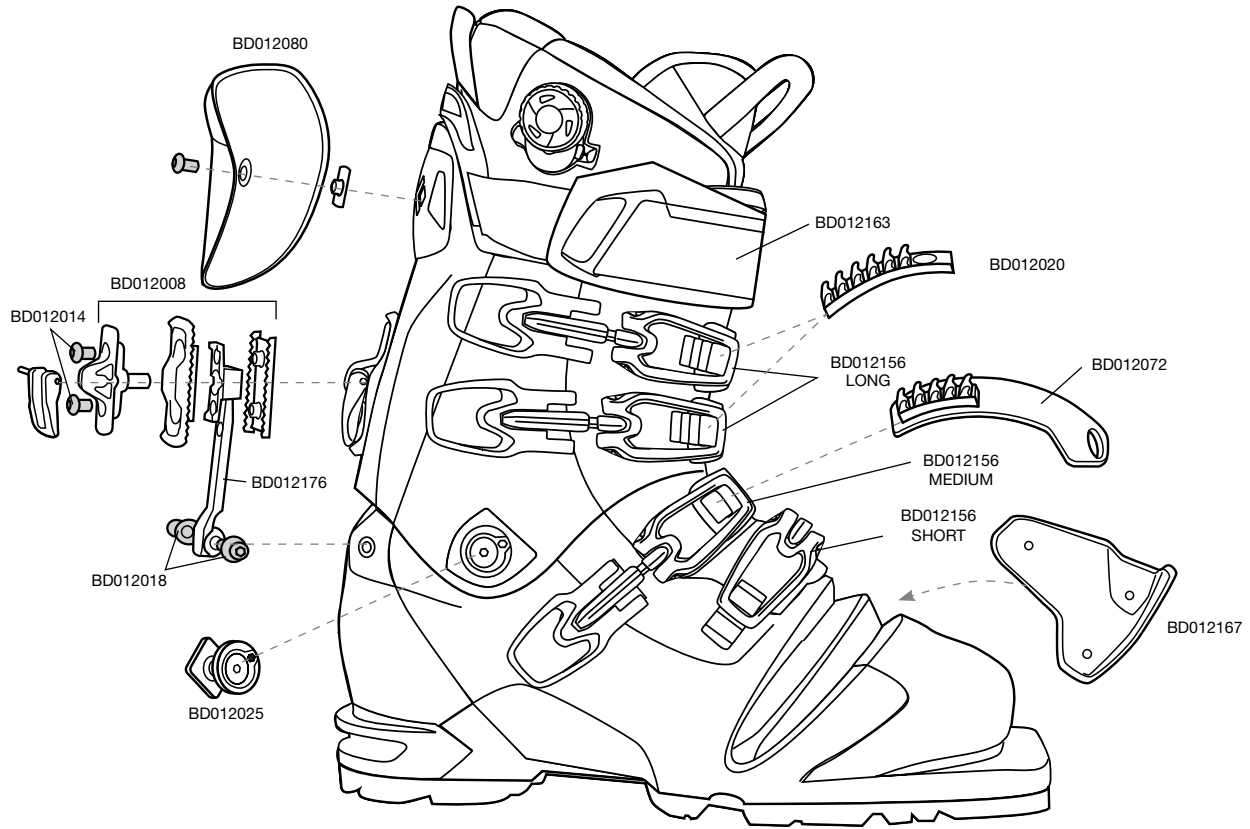

STILETTO REPLACEMENT PARTS

STYLE	DESCRIPTION	SIZE
BD012156	STILETTO BUCKLE F11	SHORT MEDIUM LONG
BD012014	SKI/WALK MECHANISM SCREWS F08	
BD012176	SKI/WALK MECHANISM BAR TELE AB 23-25 F11 SKI/WALK MECHANISM BAR TELE AB 26-27 F11	S M
BD012018	SKI/WALK MECHANISM BAR AXLE/SCREW ASSEMBLY F08	
BD012175	FORGED SKI/WALK MECHANISM/BUSHING/TNUT F11	
BD012020	DENT 6 ASSEMBLY F08	ALL
BD012025	CANTING MECHANISM (LATERAL HINGE) F08	
BD012026	CUFF RIVET (MEDIAL HINGE) F08	
BD012031	RIVET STICKER PACK F08	
BD012036	BELLOWS GUARD SCREWS & TNUT F08	
BD012167	STILETTO BELLOW GUARDS 23-25 F11 STILETTO BELLOW GUARDS 26-27 F11	S L
BD012172	STILETTO ANKLE STRAPS 23-25 F11 STILETTO ANKLE STRAPS 26-27 F11	S L
BD012080	SPOILER A/B 26+ F08	L

STYLE	DESCRIPTION	SIZE
BD012163	POWERSTRAPS B 23-25 F11 POWERSTRAPS B 26-27 F11	S M
BD012094	EFFICIENT AT FOOTBEDS F10 (ALL SIZES, INCLUDING HALF SIZES, 23-26.5)	23-26.5
BD012099	TELEMARK BOOTBOARDS WOMEN'S F09 (WHOLE SIZES ONLY)	23-26
BD012110	BOA LACE REPAIR KIT SMALL 23-24.5 BOA LACE REPAIR KIT MEDIUM 25-25.5	S M
BD012111	BOA REEL REPAIR KIT F08	ALL