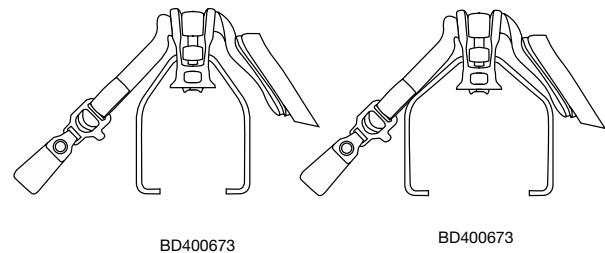

ICE & ALPINE PARTS

CRAMPON PARTS		
STYLE	DESCRIPTION	SIZE
BD040055	ABS - CONTACT/NEVE PRE S10	
BD040056	ABS - SABRETOOTH/SERAC PRE F09	
BD400058	ABS - CYBORG	
BD400070	ABS - CONTACT/NEVE	
BD400066	ABS - SABRETOOTH/SERAC F09	
BD400409	ABS - STINGER	
BD400673	LONG FLEX CENTER BARS	
BD400671	ASYMMETRICAL CENTER BARS	
BD400674	STANDARD FLEX CENTER BARS	
BD400675	ASYM FLEX CENTER BAR	
BD400676	CRAMPON TOE BAIL WIDE	
BD400677	CRAMPON TOE BAIL REGULAR	
BD400678	CRAMPON TOE BAIL NARROW	
BD400681	HEEL LEVER REG LEFT/RIGHT	
BD400682	HEEL LEVER WIDE LEFT/RIGHT	

CRAMPON PARTS		
STYLE	DESCRIPTION	SIZE
BD040104	CRAMPON TOE BAIL	
BD040106	CRAMPON TOE BAIL - SMALL	
BD040107	HEEL LEVER - LEFT S12	
	HEEL LEVER - RIGHT S12	
BD040107	CRAMPON CENTER BAR SPRING CLIP	
BD040492	6-32 X 1/2" ANTIBOT SCREW	
BD400027	CYBORG FRONTPOINT	
BD040500	CYBORG BOLT KIT	
BD040501	CYBORG SPACER KIT	
BD040506	BIONIC-RAPTOR FRONTPOINT	
BD040507	CYBORG STINGER FRONTPOINT	
BD040511	ABS-STINGER	
BD040512	ABS-CYBORG	
BD040513	ABS-SABRETOOTH-SERAC	
BD040514	ABS-CONTACT-NEVE	
BD040515	ABS-SNAGGLETOOTH	
BD040073	NEVE REAR RAIL (NO HEEL THROW)	
BD040113	CRAMPON WEBBING ANKLE STRAP