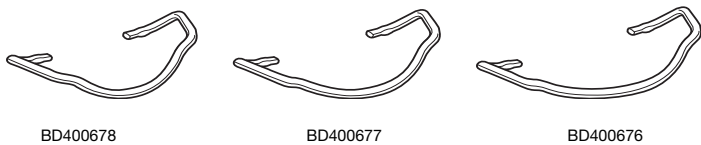

ICE & ALPINE PARTS

CRAMPON PARTS		
STYLE	DESCRIPTION	SIZE
BD040055	ABS - CONTACT/NEVE PRE S10	
BD040056	ABS - SABRETOOTH/SERAC PRE F09	
BD400058	ABS - CYBORG	
BD400070	ABS - CONTACT/NEVE	
BD400066	ABS - SABRETOOTH/SERAC F09	
BD400409	ABS - STINGER	
BD400673	LONG FLEX CENTER BARS	
BD400671	ASYMMETRICAL CENTER BARS	
BD400674	STANDARD FLEX CENTER BARS	
BD400675	ASYM FLEX CENTER BAR	
BD400676	CRAMPON TOE BAIL WIDE	
BD400677	CRAMPON TOE BAIL REGULAR	
BD400678	CRAMPON TOE BAIL NARROW	
BD400681	HEEL LEVER REG LEFT/RIGHT	
BD400682	HEEL LEVER WIDE LEFT/RIGHT	

CRAMPON PARTS		
STYLE	DESCRIPTION	SIZE
BD040104	CRAMPON TOE BAIL	
BD040106	CRAMPON TOE BAIL - SMALL	
BD040107	HEEL LEVER - LEFT S12	
	HEEL LEVER - RIGHT S12	
BD040107	CRAMPON CENTER BAR SPRING CLIP	
BD040492	6-32 X 1/2" ANTIBOT SCREW	
BD400027	CYBORG FRONTPOINT	
BD040500	CYBORG BOLT KIT	
BD040501	CYBORG SPACER KIT	
BD040506	BIONIC-RAPTOR FRONTPOINT	
BD040507	CYBORG STINGER FRONTPOINT	
BD040511	ABS-STINGER	
BD040512	ABS-CYBORG	
BD040513	ABS-SABRETOOTH-SERAC	
BD040514	ABS-CONTACT-NEVE	
BD040515	ABS-SNAGGLETOOTH	
BD040073	NEVE REAR RAIL (NO HEEL THROW)	
BD040113	CRAMPON WEBBING ANKLE STRAP