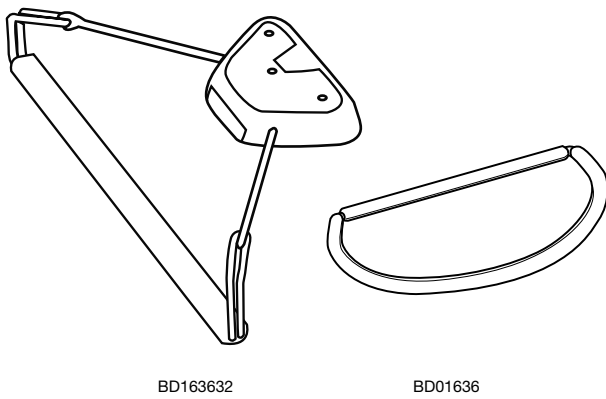

SKIN PARTS

SKIN ACCESSORIES

STYLE	DESCRIPTION	SIZE
BD016366	NORDIC TIP LOOP	ALL
BD163506	GOLD LABEL ADHESIVE	
BD163515	GLOP STOPPER WAX	
BD163523	FREE GLIDE SKIN CARE	
BD163630	TRIM TOOL	
BD163631	STS TAIL CLIPS	
BD163632	ULTRALIGHT TIP LOOP KIT	

SKIN ATTACHMENT PARTS

STYLE	DESCRIPTION	SIZE
BD163627	STS KIT	STANDARD OVERSIZED ALL
BD163628	STS KIT FOR SPLIT SKIN	
BD163629	STS TAIL STRAPS	
BD163617	ADJ TIP LOOPS	
BD163618	ADJ TIP LOOPS FOR SPLIT SKIN	
BD163612	MINI ADJ TIP LOOP CABLES	
BD163613	ADJUSTABLE TIP LOOP CABLES	
BD163614	ADJUSTABLE TIP LOOP CABLES	
BD016365	BREAKOFF SKIN SCREW SET - 7 F10