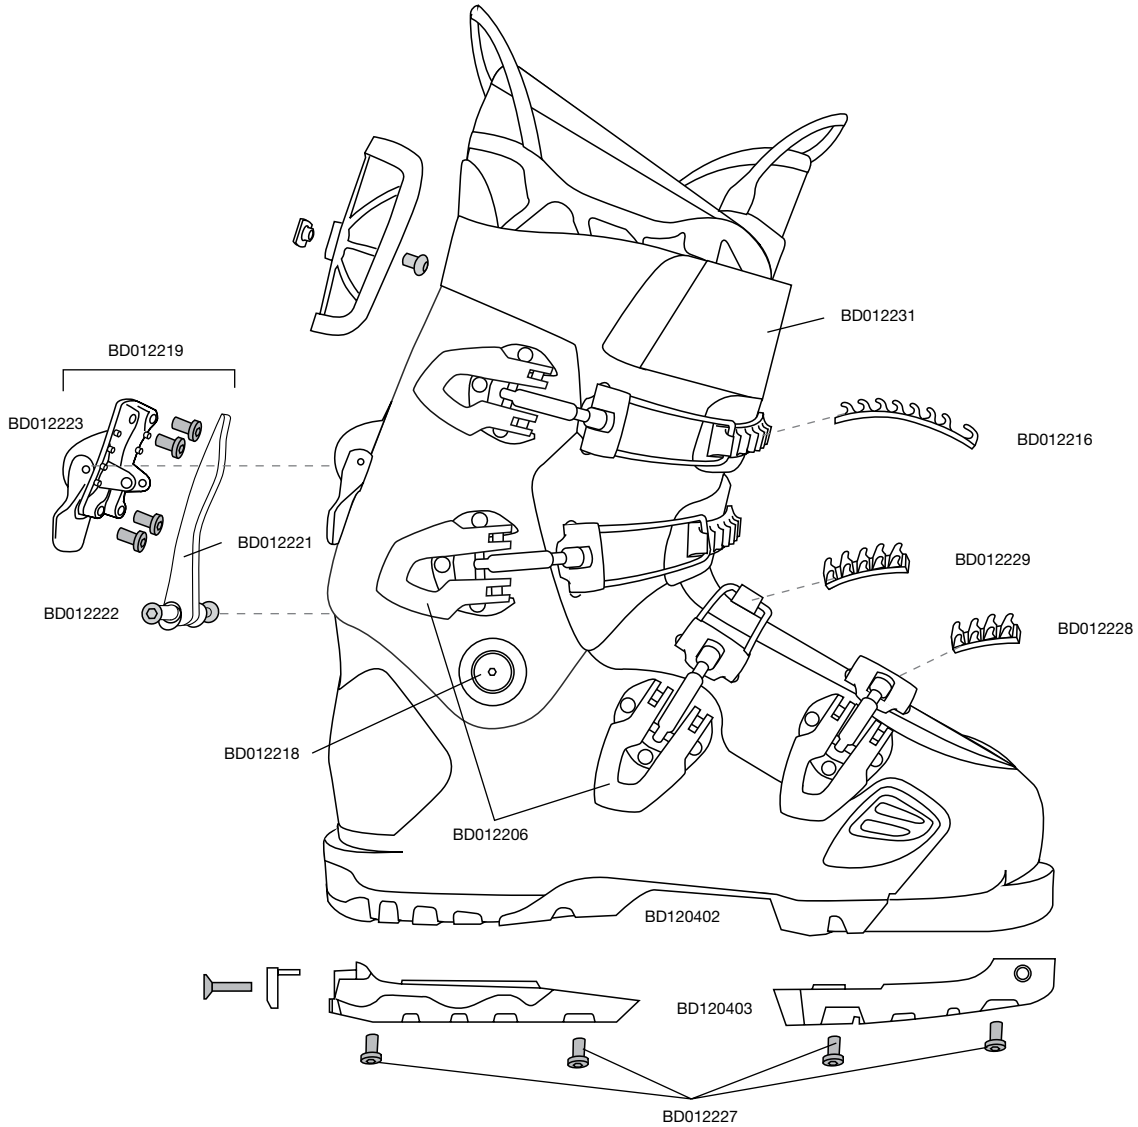

SHIVA MX REPLACEMENT PARTS

STYLE	DESCRIPTION	SIZE
BD012206	SMX BUCKLE LEFT F13	LONG
		MEDIUM
		SHORT
BD012211	SMX BUCKLE RIGHT F13	LONG
		MEDIUM
		SHORT
BD012212	FMX BOOTBOARDS F13	23.5-30.5
BD012212	FMX HEEL SHOCKS F13	23-25
		26+
BD012213	FMX HEEL RAMP F13	ALL
BD012216	SMX 7 DENT F13	
BD012218	FMX CANT ASSEMBLY F13	
BD012219	FMX SKI WALK MECHANISM ASSEMBLY F13	

STYLE	DESCRIPTION	SIZE
BD012221	FMX SKI WALK MECHANISM BAR F13	23-25
		26-27
		28-30
BD012222	FMX SKI WALK MECHANISM AXLE F13	ALL
BD012223	FMX FORWARD LEAN ADJ F13	
BD012226	FMX POWERSTRAP MOUNTING HARDWARE F13	
BD012227	FMX SOLE BLOCK SCREWS F13	
BD012231	SMX POWERSTRAPS F13	23-27
BD120402	FMX ALPINE SOLE BLOCK	ALL
BD120403	FMX AT SOLE BLOCK