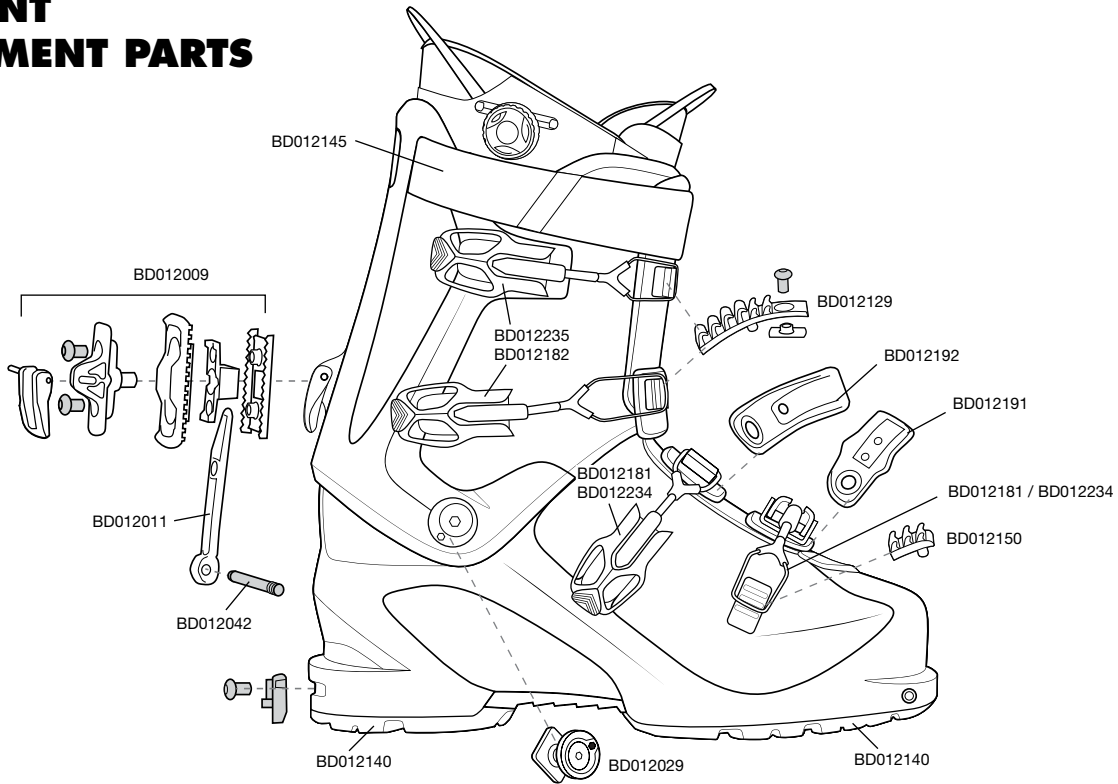

QUADRANT REPLACEMENT PARTS

STYLE	DESCRIPTION	SIZE	
BD012009	EFFICIENT SKI/WALK MECHANISM F10	ALL	
BD012011	EFFICIENT SKI/WALK MECHANISM BAR F10	23-24	
		25-26	
		27-28	
		29-30	
BD012028	EFFICIENT MEDIAL CUFF RIVET F10	ALL	
BD012029	EFFICIENT LATERAL CANT MECHANISM F10		
BD012037	EFFICIENT BUCKLE BASE RIVET PKG 25 F10		
BD012042	EFFICIENT SKI/WALK MECHANISM AXLE PIN F10		
BD012046	EFFICIENT BUCKLE STRAP RIVET F10		
BD012047	EFFICIENT UPPER STRAP RIVET F10		
BD012094	EFFICIENT AT FOOTBEDS F10		24
		24.5	
		25	
		25.5	
		26	
		26.5	
		27	
		27.5	
		28	
		28.5	
		29	
		29.5	
		30	
		30.5	
BD012178	QUADRANT/PRIME/SLANT BOOTBOARDS F12	24	
		25	
		26	
		27	
		28	
		29	
		30	
BD012234	QUADRANT BUCKLE F14	SHORT	
BD012234		MEDIUM	
BD012235		DELUXE	
BD012181	QUADRANT BUCKLE F12	SHORT	
BD012182		DELUXE	

STYLE	DESCRIPTION	SIZE
BD012191	QUADRANT SHELL 1ST BUCKLE STRAP F12	ALL
BD012129	QUADRANT/SLANT DENT6/SCREW/T-NUT F10	
BD012133	QUADRANT MED BUCKLE RIVET F10	
BD012192	QUADRANT SHELL 2ND BUCKLE STRAP F12	SMALL 24-26 MEDIUM 27-28 LARGE 29-30
BD012140	SOLE RUBBER EFFICIENT SERIES F10	24
		25
		26
		27
		28
		29
		30
BD012145	QUADRANT/SLANT POWER STRAP F10	XSMALL 23-24
		SMALL 25-26
		MEDIUM 27-28
		LARGE 29-30
BD012147	QUADRANT/SLANT DENT 5 + WASHER F10	ALL
BD012150	QUADRANT DENT 3 AND WASHER