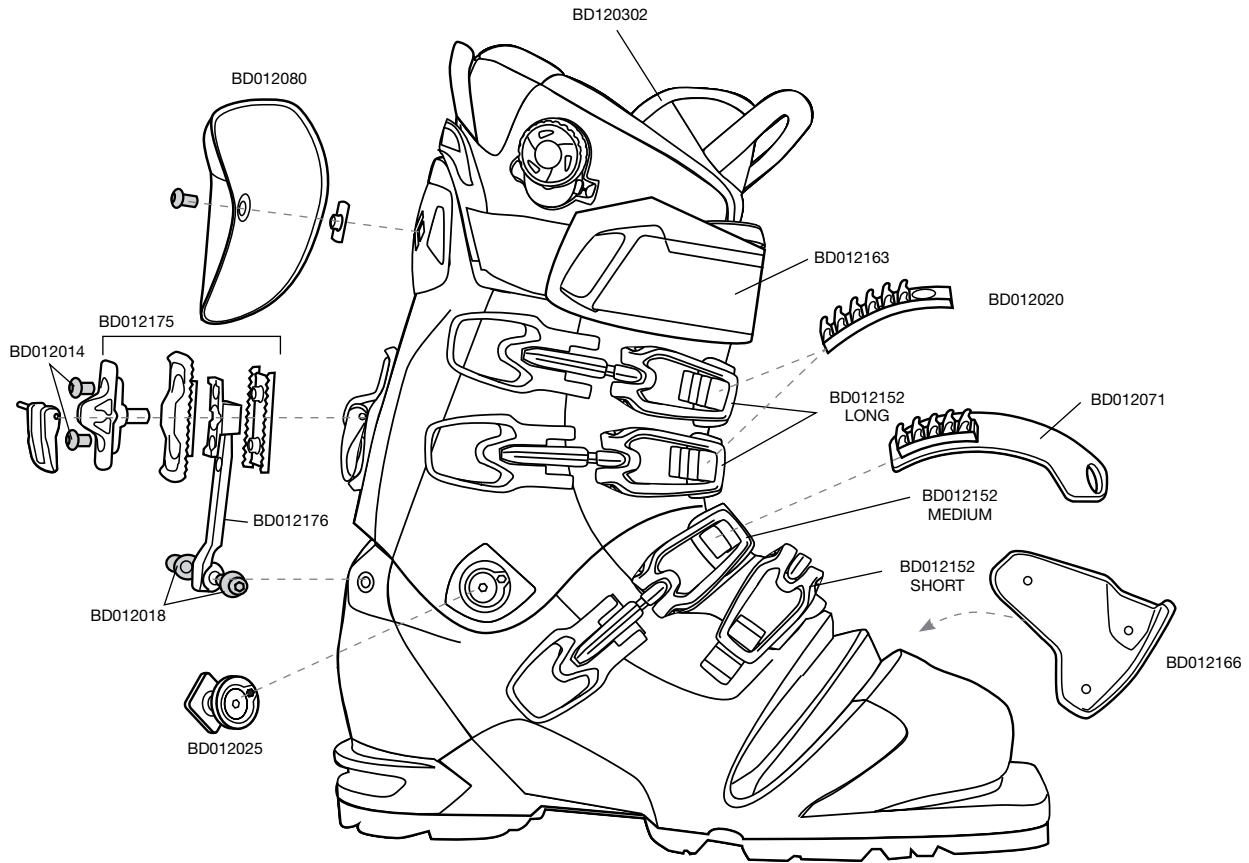

PUSH REPLACEMENT PARTS

STYLE	DESCRIPTION	SIZE
BD120302	POWER FIT LIGHT LINER - MEN'S (ALL SIZES, INCLUDING HALF SIZES, 24-30.5)	24-30.5
BD012152	FACTOR 110-PUSH BUCKLE F11	LONG
BD012014	SKI/WALK MECHANISM SCREWS F08	
BD012176	SKI/WALK MECHANISM BAR TELE AB 23-25 F11	S
	SKI/WALK MECHANISM BAR TELE AB 26-27 F11	M
	SKI/WALK MECHANISM BAR TELE AB 28+ F11	L
BD012018	SKI/WALK MECHANISM BAR AXLE/SCREW ASSEMBLY F08	
BD012175	FORGED SKI/WALK MECHANISM/BUSHING/TNUT F11	
BD012020	DENT 6 ASSEMBLY F08	ALL
BD012025	CANTING MECHANISM (LATERAL HINGE) F08	
BD012026	CUFF RIVET (MEDIAL HINGE) F08	
BD012031	RIVET STICKER PACK F08	
BD012036	BELLOWS GUARD SCREWS & TNUT F08	
BD012166	PUSH BELLOW GUARDS 23-25 F11	S
	PUSH BELLOW GUARDS 26-27 F11	M
	PUSH BELLOW GUARDS 28+ F11	L

STYLE	DESCRIPTION	SIZE
	PUSH ANKLE STRAPS 23-25 F11	S
BD012171	PUSH ANKLE STRAPS 26-27 F11	M
	PUSH ANKLE STRAPS 28+ F11	L
BD012080	SPOILER A/B 26+ F08	L
	POWERSTRAPS B 23-25 F11	S
BD012163	POWERSTRAPS B 26-27 F11	M
	POWERSTRAPS B 28+ F11	L
BD012094	EFFICIENT AT FOOTBEDS F10 (ALL SIZES, INCLUDING HALF SIZES, 24-30.5)	24-30.5
BD012098	TELEMARK BOOTBOARDS MEN'S F09 (WHOLE SIZES ONLY)	24-30
	BOA LACE REPAIR KIT SMALL 23-24.5	S
BD012110	BOA LACE REPAIR KIT MEDIUM 25-25.5	M
	BOA LACE REPAIR KIT LARGE 26-30.5	L
BD012111	BOA REEL REPAIR KIT F08