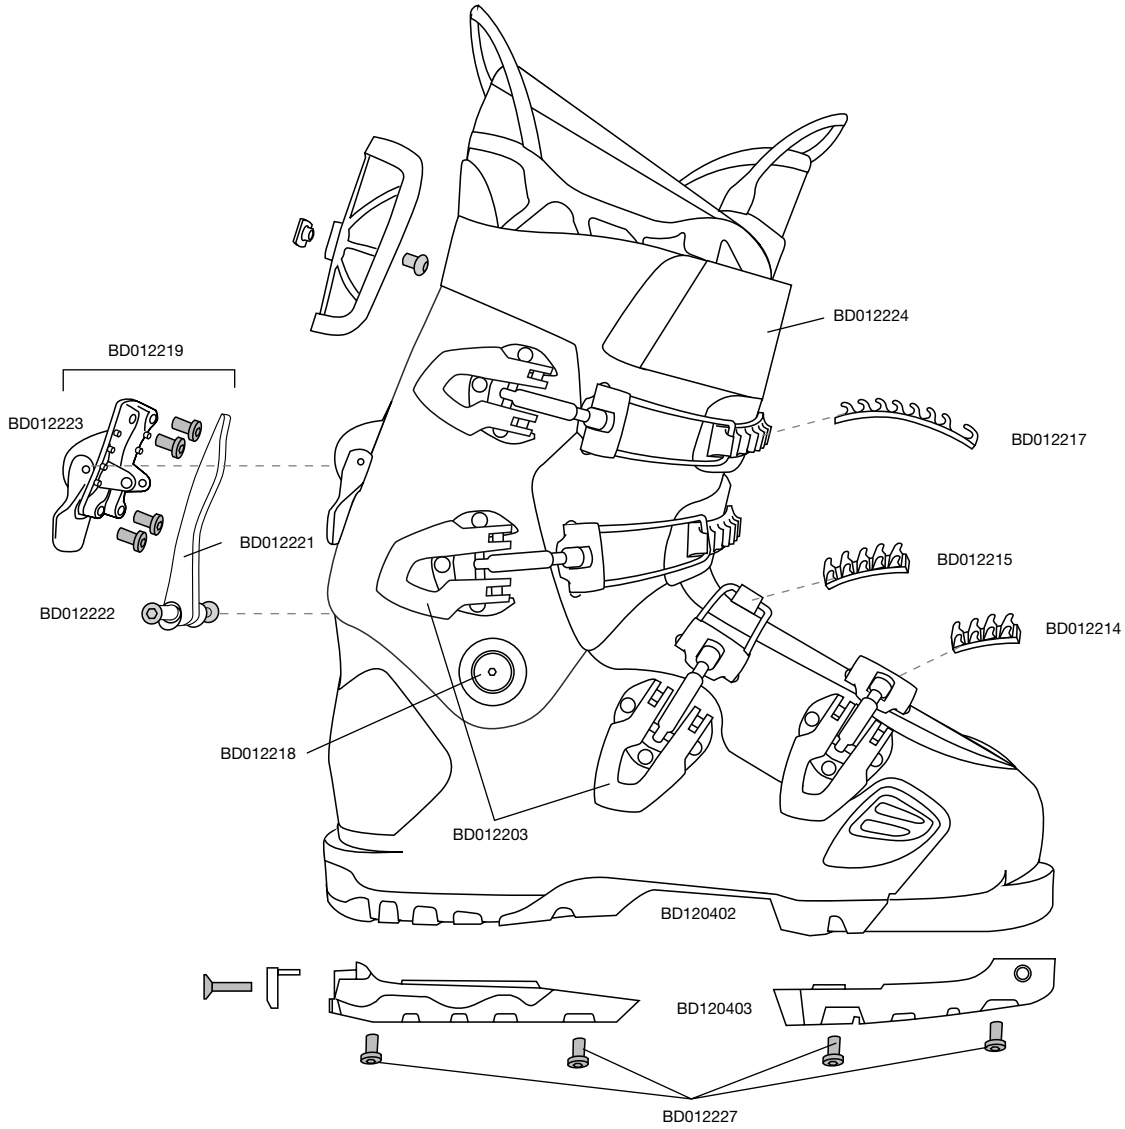

FACTOR MX REPLACEMENT PARTS

STYLE	DESCRIPTION	SIZE
BD012203	FMX 130 BUCKLE LEFT F13	LONG
		MEDIUM
		SHORT
BD012211	FMX BUCKLE RIGHT F13	LONG
		MEDIUM
		SHORT
BD012218	FMX BOOTBOARDS F13	23.5-30.5
BD012212	FMX HEEL SHOCKS F13	23-25
		26+
BD012213	FMX HEEL RAMPS F13	ALL
BD012214	FMX 4 DENT F13	
BD012215	FMX 5 DENT F13	
BD012217	FMX 7 DENT F13	
BD012218	FMX CANT ASSEMBLY F13	
BD012219	FMX SKI WALK MECH ASSEMBLY F13	

STYLE	DESCRIPTION	SIZE
BD012221	FMX SKI WALK MECHANISM BAR F13	23-25
		26-27
		28-30
BD012222	FMX SKI WALK MECHANISM AXLE F13	
BD012223	FMX FORWARD LEAN ADJ F13	
BD012224	FMX POWERSTRAPS F13	23-27
		28-30
BD012226	FMX POWERSTRAP MOUNTING HARDWARE F13	
BD012227	FMX SOLE BLOCK SCREWS F13	ALL
BD120402	FMX ALPINE SOLE BLOCK	
BD120403	FMX AT SOLE BLOCK