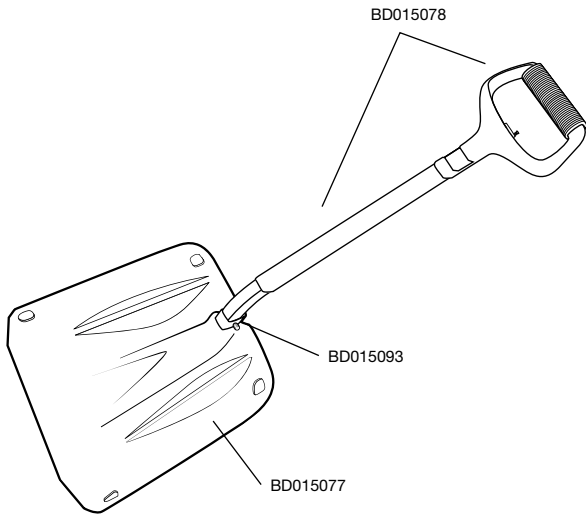

SHOVEL PARTS

STYLE	DESCRIPTION	SIZE
BD015076	SNOW SAW PRO PIVOT SET F14	ALL
BD015077	EVAC 7 BLADE F14	
BD015078	EVAC 7 SHAFT SET F14	
BD015093	EVAC SPRING PIN AND CAP F14	
BD015083	TRANSFER 3 SHAFT SET F14	
BD015086	TRANSFER 3 BLADE F14	
BD015087	DEPLOY SHAFT SET F14	
BD015088	DEPLOY 3 BLADE F14	
BD015089	DEPLOY 7 BLADE F14	
BD015094	SNOW SAW FITTINGS F15	
BD015095	LYNX SHAFT SET F14	
BD015096	LYNX BLADE F14	
BD015052	DEPLOY 3 BLADE 08	
BD015053	DEPLOY 7 BLADE 08	
BD015055	TRANSFER 3 BLADE 08	
BD015056	TRANSFER 7 BLADE 08