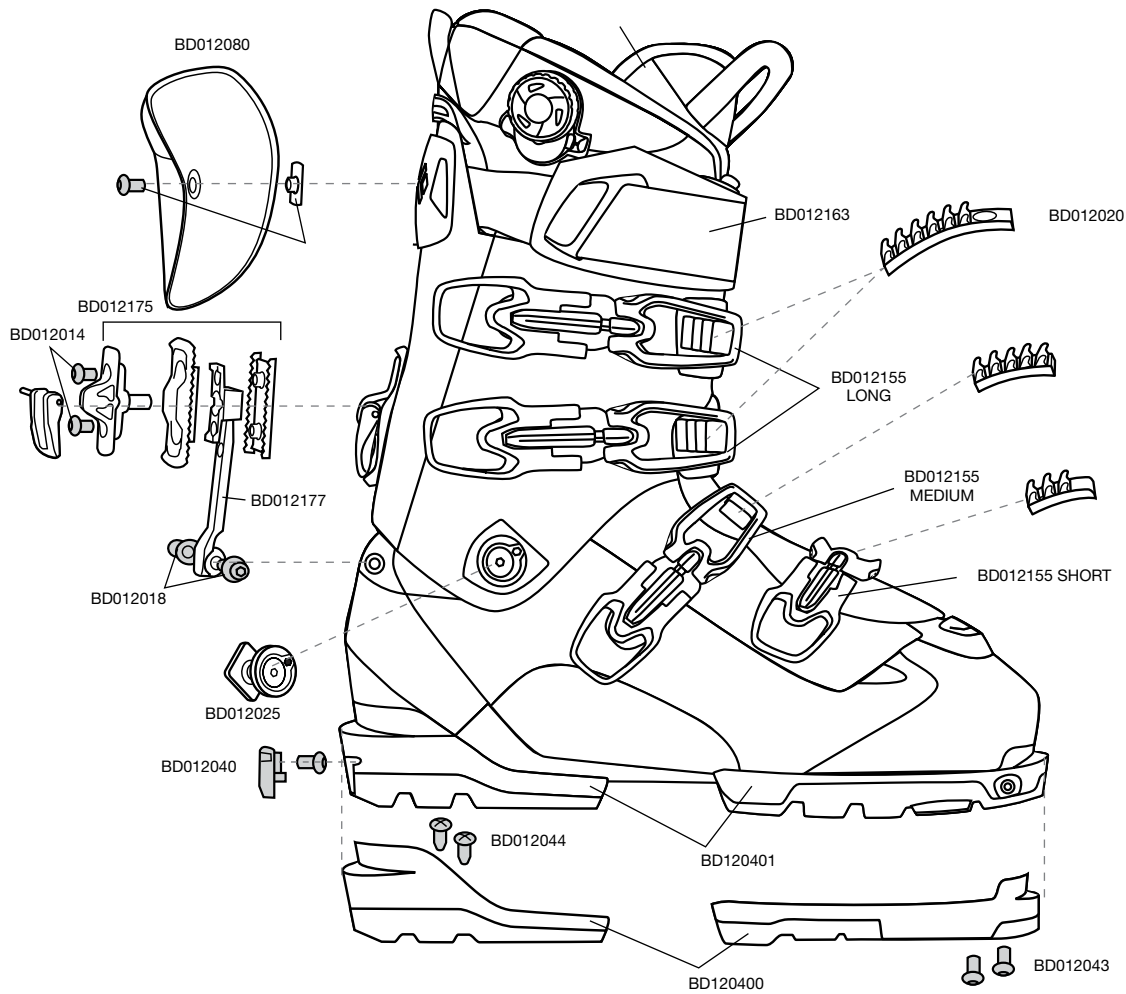

SHIVA REPLACEMENT PARTS

STYLE	DESCRIPTION	SIZE
BD120400	ALPINE SOLE BLOCK	S
BD120401	AT SOLE BLOCK	L
		S
BD012155	SHIVA BUCKLE F11	SHORT
		MEDIUM
		LONG
BD012014	SKI/WALK MECHANISM SCREWS F08	
BD012175	FORGED SKI/WALK MECHANISM/BUSHING/TNUT F11	S
BD012177	SKI/WALK MECHANISM BAR AT 23-25 F11	M
BD012018	SKI/WALK MECHANISM BAR AXLE/SCREW ASSEMBLY F08	
BD012175	SKI/WALK MECHANISM BAR AT 26-27 F11	
BD012020	SKI/WALK MECHANISM BAR AT 23-25 F11	
BD012025	SKI/WALK MECHANISM BAR AT 26-27 F11	
BD012026	SKI/WALK MECHANISM BAR AXLE/SCREW ASSEMBLY F08	ALL
BD012031	SKI/WALK MECHANISM BAR AT 23-25 F11	
BD012040	SKI/WALK MECHANISM BAR AT 26-27 F11	
BD012043	TOE BLOCK SCREWS/T-NUT ASSEMBLY F08	
BD012044	HEEL BLOCK SCREWS F08	
BD012080	SPOILER A/B 26+ F08	L
BD012163	POWERSTRAPS B 23-25 F11	S
	POWERSTRAPS B 26-27 F11	M
BD012094	EFFICIENT AT FOOTBEDS F10 (ALL SIZES, INCLUDING HALF SIZES, 23-26.5)	23-26.5
BD012103	AT BOOTBOARDS WOMEN'S F09 (WHOLE SIZES ONLY)	23-26

STYLE	DESCRIPTION	SIZE
BD012110	BOA LACE REPAIR KIT SMALL 23-24.5	S
BD012111	BOA LACE REPAIR KIT MEDIUM 25-25.5	M
	BOA REEL REPAIR KIT F08