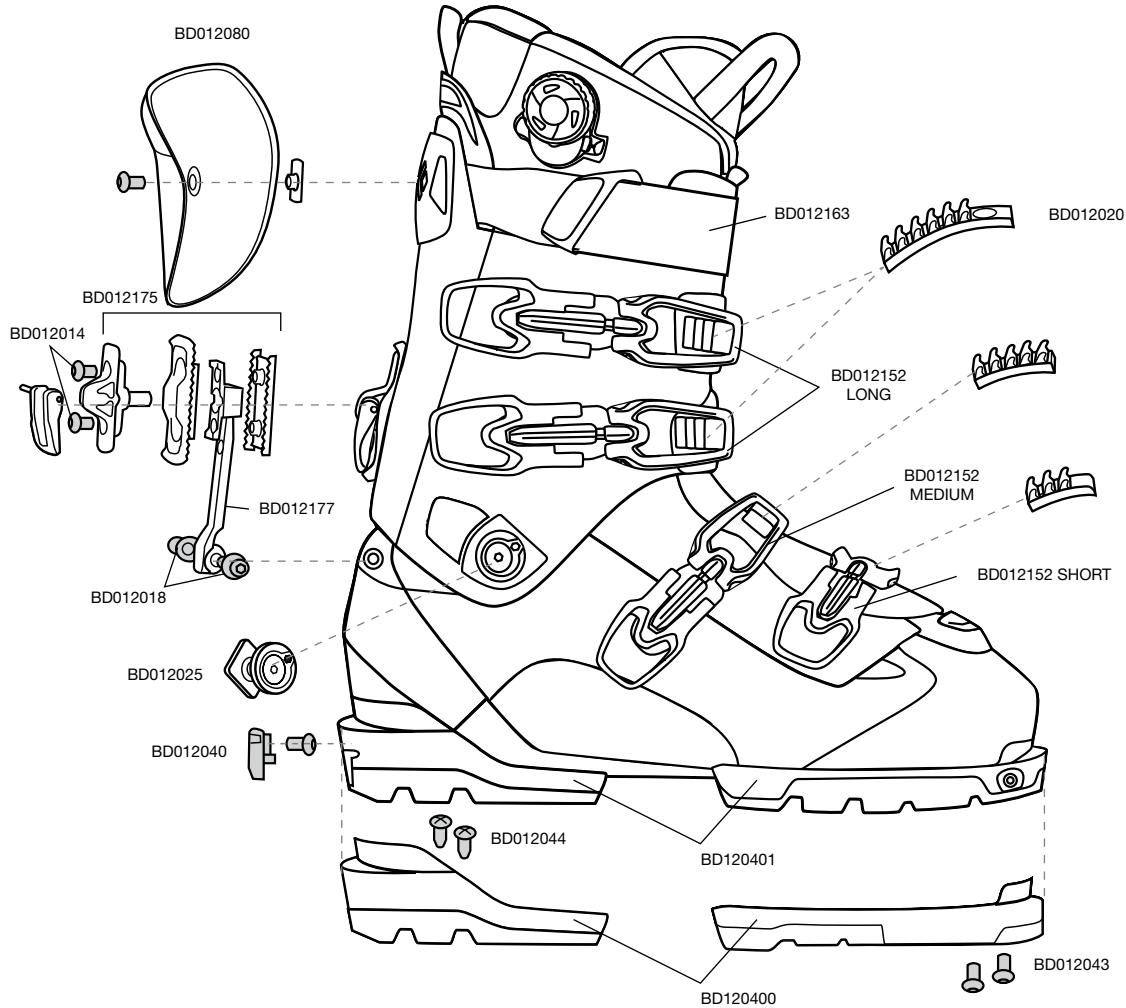

FACTOR 110 REPLACEMENT PARTS

STYLE	DESCRIPTION	SIZE
BD120400	ALPINE SOLE BLOCK	S
		L
BD120401	AT SOLE BLOCK	S
		LONG
BD012014	SKI/WALK MECHANISM SCREWS F08	
	SKI/WALK MECHANISM BAR AT 23-25 F11	S
BD012177	SKI/WALK MECHANISM BAR AT 26-27 F11	M
		L
BD012018	SKI/WALK MECHANISM BAR AXLE/SCREW ASSEMBLY F08	
BD012175	FORGED SKI/WALK MECHANISM/BUSHING/TNUT F11	
BD012020	DENT 6 ASSEMBLY F08	
BD012025	CANTING MECHANISM (LATERAL HINGE) F08	
BD012026	CUFF RIVET (MEDIAL HINGE) F08	ALL
BD012031	RIVET STICKER PACK F08	
BD012040	DYNAFIT HEEL INSERT ASSEMBLY F08	
BD012043	TOE BLOCK SCREWS/T-NUT ASSEMBLY F08	
BD012044	HEEL BLOCK SCREWS F08	
BD012080	SPOILER A/B 26+ F08	L
		S
		M
BD012163	POWERSTRAPS B 23-25 F11	M
		L
BD012094	EFFICIENT AT FOOTBEDS F10 (ALL SIZES, INCLUDING HALF SIZES, 24-30.5)	24-30.5
BD012102	AT BOOTBOARDS MEN'S F09 (WHOLE SIZES ONLY)	24-30

STYLE	DESCRIPTION	SIZE
BD012110	BOA LACE REPAIR KIT SMALL 23-24.5	S
		M
		L
BD012111	BOA REEL REPAIR KIT F08