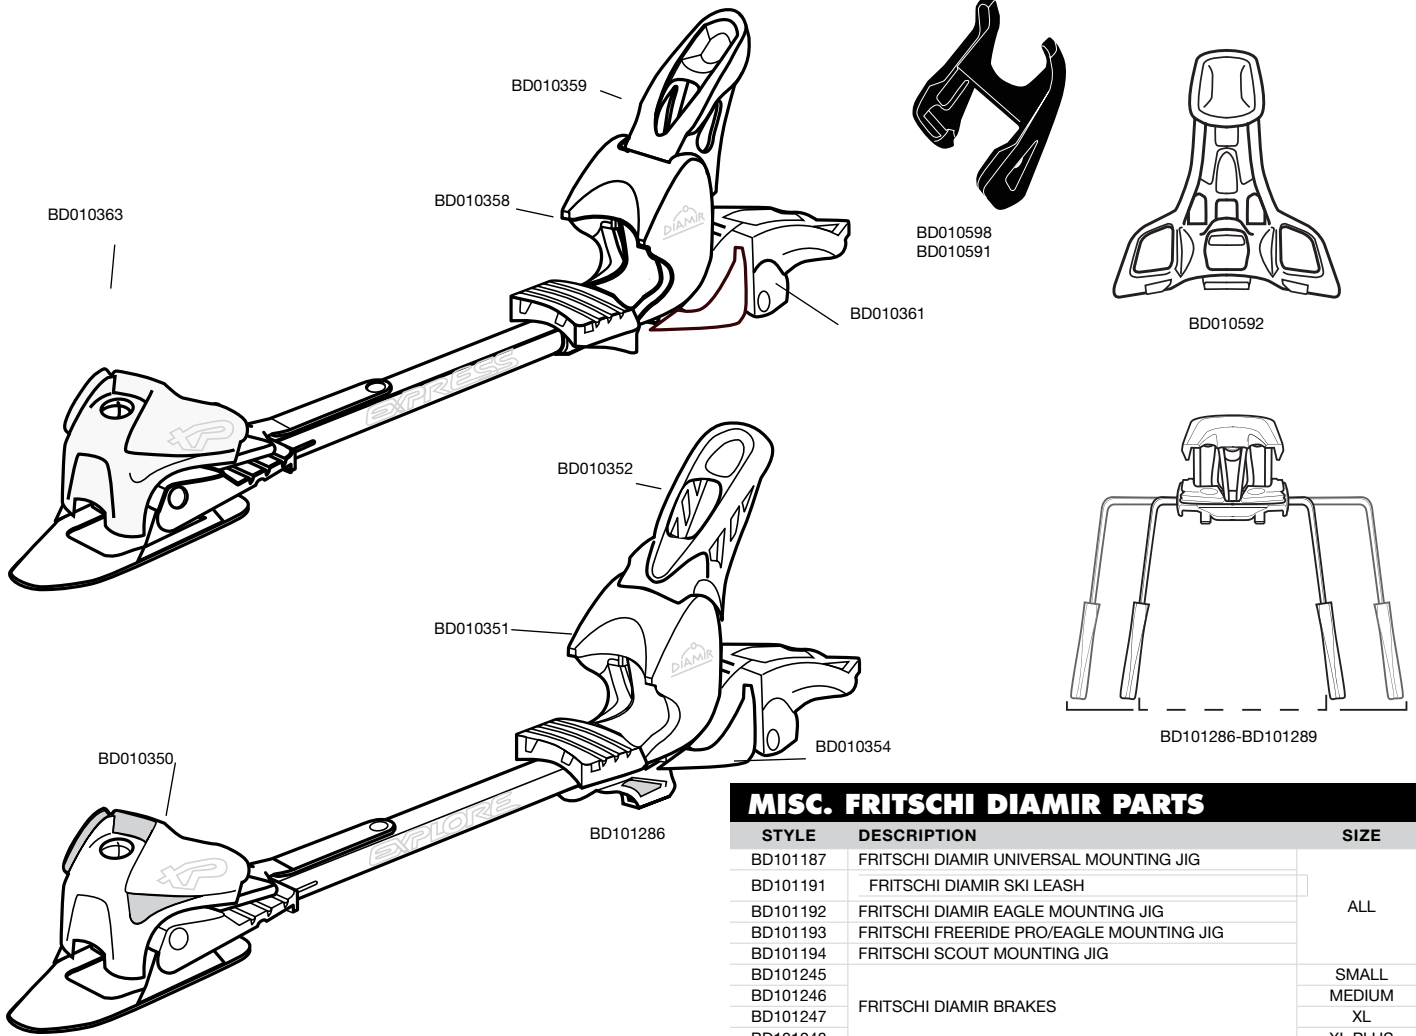

FRITSCHI DIAMIR BINDING PARTS

DIAMIR EXPLORE/EXPRESS PARTS

STYLE	DESCRIPTION	SIZE
BD010350	EXPLORE 04/05 TOE PIECE SET	ALL
BD010351	EXPLORE 04/05 HEEL PIECE SET	
BD010352	EXPLORE 04-07 RELEASE LEVER SET	
BD010358	EXPRESS HEEL PIECE SET	
BD010359	EXPRESS 04/05 RELEASE LEVER SET	
BD010361	EXPRESS HEEL ELEVATOR SET	
BD010363	EXPRESS 04/05 TOE PIECE SET	

MISC. FRITSCHI DIAMIR PARTS

STYLE	DESCRIPTION	SIZE
BD101187	FRITSCHI DIAMIR UNIVERSAL MOUNTING JIG	ALL
BD101192	FRITSCHI DIAMIR EAGLE MOUNTING JIG	
BD101191	FRITSCHI DIAMIR SKI LEASH	
BD101245	FRITSCHI DIAMIR BRAKES	SMALL
BD101246		MEDIUM
BD101247		XL
BD101248		XL PLUS
BD010521	FRITSCHI LIFTING SPRING SET	ALL
BD010544	FRITSCHI MOUNT SCREWS - FRONT (8)	
BD010549	FRITSCHI MOUNT SCREWS - BACK (6)	

FRITSCHI SAFETY TECH PARTS

BD101286	FRITSCHI SAFETY TECH BRAKES -S UP TO 82MM
BD101287	FRITSCHI SAFETY TECH BRAKES -M UP TO 95MM
BD101288	FRITSCHI SAFETY TECH BRAKES -L UP TO 108MM
BD101289	FRITSCHI SAFETY TECH BRAKES -XL UP TO 120MM
BD101291	FRITSCHI SAFETY TECH BRAKE HEELPLATE KIT
BD101292	FRITSCHI SAFETY TECH HEEL ONLY DEMO TRACK
BD101293	FRITSCHI SAFETY TOE/HEEL ONLY DEMO SYSTEM
BD010589	VIPEC COMFORT RISER LOW
BD010591	VIPEC COMFORT RISER HIGH
BD010592	VIPEC EASY SWITCH TOE KIT
BD010593	VIPEC MOUNTING SCREWS FRONT -14
BD010594	VIPEC MOUNTING SCREWS BAR
BD010597	FRITSCHI VIPEC BLK FRONT SKI WALK LEVER
BD010598	VIPEC BLACK HIGH RISER

MISC. FRITSCHI DIAMIR PARTS

STYLE	DESCRIPTION	SIZE
BD101187	FRITSCHI DIAMIR UNIVERSAL MOUNTING JIG	ALL
BD101191	FRITSCHI DIAMIR SKI LEASH	
BD101192	FRITSCHI DIAMIR EAGLE MOUNTING JIG	
BD101193	FRITSCHI FREERIDE PRO/EAGLE MOUNTING JIG	SMALL
BD101194	FRITSCHI SCOUT MOUNTING JIG	
BD101245	FRITSCHI DIAMIR BRAKES	
BD101246		
BD101247		
BD101248	XL PLUS	
BD101275	FRITSCHI SAFETY TECH MOUNTING JIG	ALL
BD010521	FRITSCHI LIFTING SPRING SET	
BD010544	FRITSCHI MOUNT SCREWS - FRONT (8)	
BD010549	FRITSCHI MOUNT SCREWS - BACK (6)	

TELE BINDING PARTS

BINDING ACCESSORIES

STYLE	DESCRIPTION	SIZE
BD101361	TELE BINDING MOUNTING JIG	ALL
BD102127	TELE-VATE ELEVATOR	SHORT
BD163500	BINDING BUDDY	ALL
BD102134	CLIPWIRE SKI LEASH	
BD102136	SKI STRAP