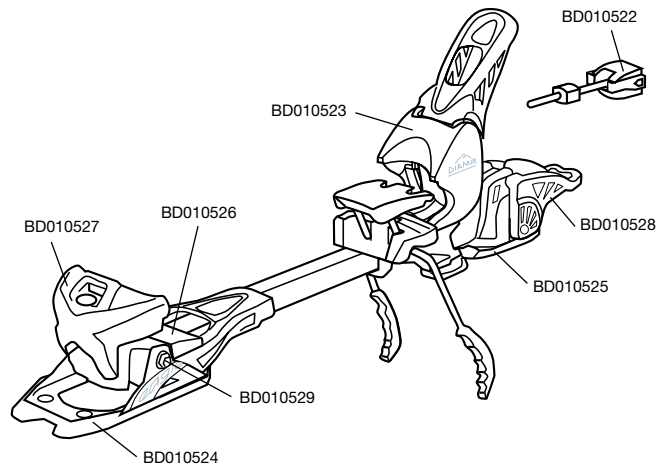

DIAMIR EAGLE PARTS

STYLE	DESCRIPTION	SIZE
BD010522	EAGLE END PIECE F09	ALL
BD010523	EAGLE HEEL PIECE F09	
BD010524	EAGLE FRONT PLATE F09	
BD010525	EAGLE REAR PLATE F09	
BD010526	EAGLE SLIDING SHEET F09	
BD010527	EAGLE TOE PIECE SET F09	
BD010528	EAGLE 4 STAGE CLIMBING POST F09	
BD010529	EAGLE HINGED PLATE SET F09