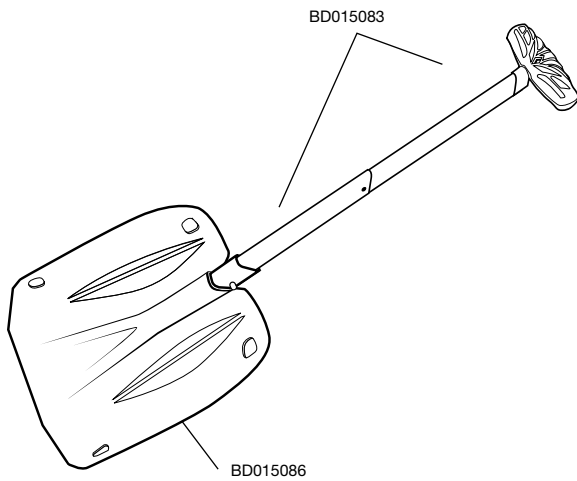

SHOVEL PARTS

STYLE	DESCRIPTION	SIZE
BD015076	SNOW SAW PRO PIVOT SET F14	ALL
BD015077	EVAC 7 BLADE F14	
BD015078	EVAC 7 SHAFT SET F14	
BD015093	EVAC SPRING PIN AND CAP F14	
BD015083	TRANSFER 3 SHAFT SET F14	
BD015086	TRANSFER 3 BLADE F14	
BD015087	DEPLOY SHAFT SET F14	
BD015088	DEPLOY 3 BLADE F14	
BD015089	DEPLOY 7 BLADE F14	
BD015094	SNOW SAW FITTINGS F15	
BD015095	LYNX SHAFT SET F14	
BD015096	LYNX BLADE F14	
BD015052	DEPLOY 3 BLADE 08	
BD015053	DEPLOY 7 BLADE 08	
BD015055	TRANSFER 3 BLADE 08	
BD015056	TRANSFER 7 BLADE 08