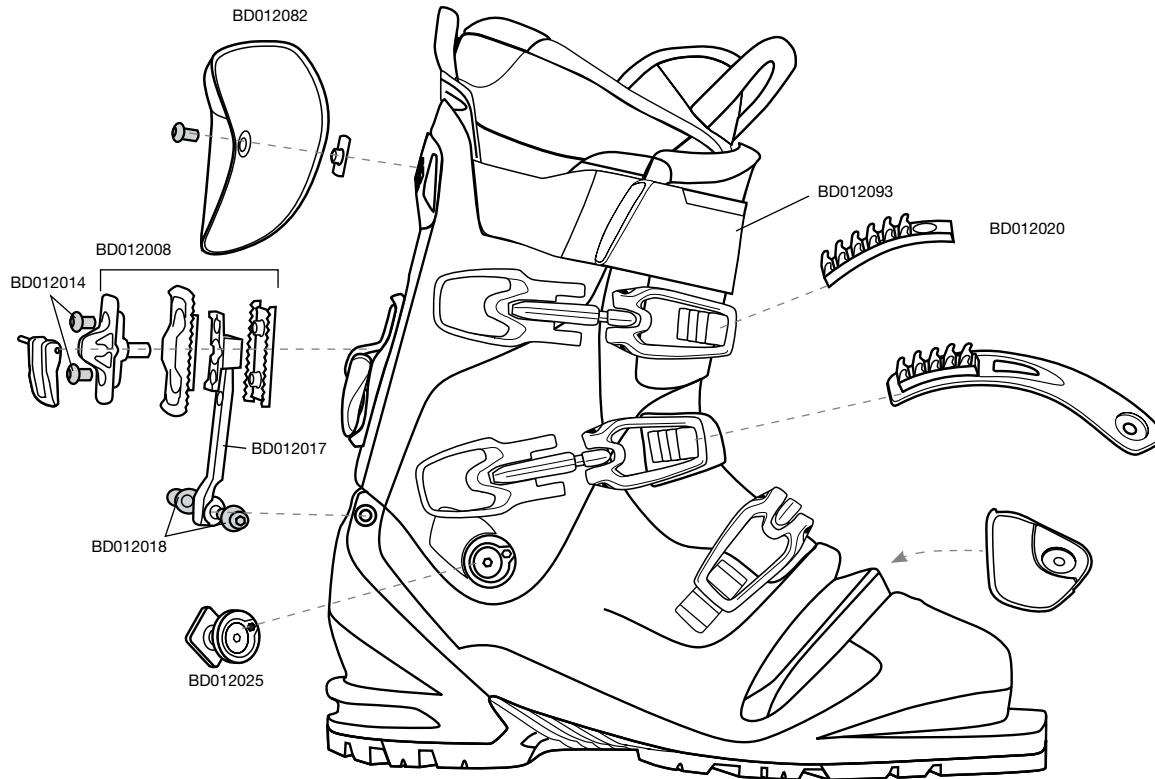

AXIS REPLACEMENT PARTS

STYLE	DESCRIPTION	SIZE
BD012014	SKI/WALK MECHANISM SCREWS F08	ALL
BD012018	SKI/WALK MECHANISM BAR AXLE/SCREW ASSEMBLY F08	
BD012008	FORGED SKI/WALK MECHANISM/BUSHING/T-NUT	
BD012020	DENT 6 ASSEMBLY F08	
BD012025	CANTING MECHANISM (LATERAL HINGE) F08	ALL
BD012026	CUFF RIVET (MEDIAL HINGE) F08	
BD012031	RIVET STICKER PACK F08	
BD012036	BELLOWS GUARD SCREWS & T-NUT F08	
BD012045	CUFF BOLT ASSEMBLY (MEDIAL HINGE) F08	
BD012082	SPOILER C 23-25 F08	S
	SPOILER C 26+ F08	L
	POWERSTRAPS C 23-25 F09	S
BD012093	POWERSTRAPS C 26-27 F09	M
	POWERSTRAPS C 28+ F09	L
BD012094	EFFICIENT AT FOOTBEDS F10 (ALL SIZES, INCLUDING HALF SIZES, 23-30.5)	23-30.5
BD012098	TELEMARK BOOTBOARDS MEN'S F09 (WHOLE SIZES ONLY)	24-31

STYLE	DESCRIPTION	SIZE
	BOA LACE REPAIR KIT SMALL 23-24.5	S
BD012110	BOA LACE REPAIR KIT MEDIUM 25-25.5	M
	BOA LACE REPAIR KIT LARGE 26-30.5	L
BD012111	BOA REEL REPAIR KIT F08	ALL