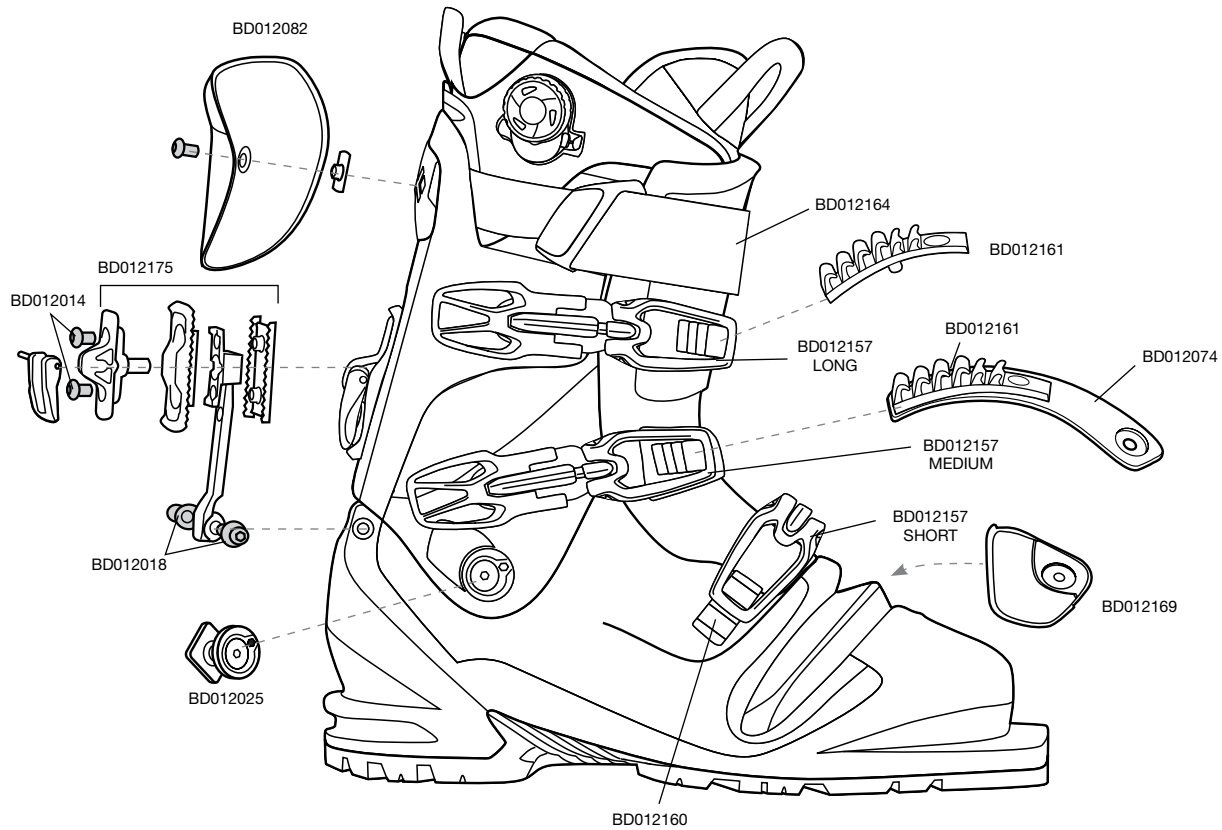

TRANCE REPLACEMENT PARTS

STYLE	DESCRIPTION	SIZE	
BD012157	TRANCE BUCKLE F11	SHORT MEDIUM LONG	
BD012014	SKI/WALK MECHANISM SCREWS F08	ALL	
BD012018	SKI/WALK MECHANISM BAR AXLE/SCREW ASSEMBLY F08		
BD012175	FORGED SKI/WALK MECHANISM/BUSHING/TNUT F11		
BD012160	TRANCE DENT 3 F11		
BD012161	TRANCE DENT 6 F11		
BD012025	CANTING MECHANISM (LATERAL HINGE) F08		
BD012026	CUFF RIVET (MEDIAL HINGE) F08		
BD012031	RIVET STICKER PACK F08		
BD012036	BELLOWS GUARD SCREWS & TNUT F08		
BD012169	TRANCE BELLOW GUARDS 23-25 F11		S
	TRANCE BELLOW GUARDS 26-27 F11	L	
BD012174	TRANCE ANKLE STRAPS 23-25 F11	S	
	TRANCE ANKLE STRAPS 26-27 F11	L	

STYLE	DESCRIPTION	SIZE
BD012082	SPOILER C 23-25 F08	S
	SPOILER C 26+ F08	L
BD012164	POWERSTRAPS C 23-25 F11	S
	POWERSTRAPS C 26-27 F11	M
BD012094	EFFICIENT AT FOOTBEDS F10 (ALL SIZES, INCLUDING HALF SIZES, 23-26.5)	23-26.5
BD012099	TELEMARK BOOTBOARDS WOMEN'S F09 (WHOLE SIZES ONLY)	23-26
	BOA LACE REPAIR KIT SMALL 23-24.5	S
BD012110	BOA LACE REPAIR KIT MEDIUM 25-25.5	M
	BOA LACE REPAIR KIT LARGE 26-30.5	L
BD012111	BOA REEL REPAIR KIT F08