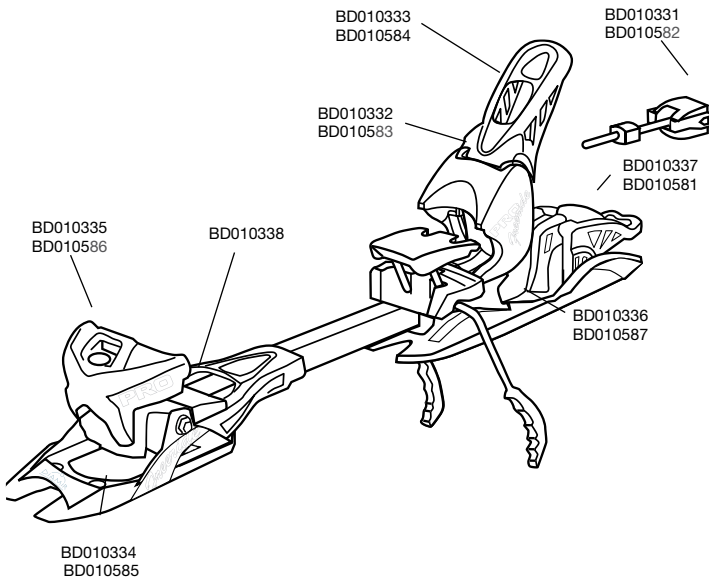

FRITSCHI DIAMIR BINDING PARTS

DIAMIR FREERIDE PRO PARTS

STYLE	DESCRIPTION	SIZE
BD010331	FREERIDE PRO END PIECE SET F10	ALL
BD010332	FREERIDE PRO HEEL PIECE SET F10	
BD010333	FREERIDE PRO RELEASE LEVER F10	
BD010334	FREERIDE PRO FRONT PLASTIC PLATE F10	
BD010335	FREERIDE PRO TOE PIECE SET F10	
BD010336	FREERIDE PRO REAR PLASTIC PLATE F10	
BD010337	FREERIDE PRO HEEL ELEVATOR F10	
BD010338	FREERIDE PRO/EAGLE AFD GLIDING PLATE F10	

DIAMIR EAGLE F12 PARTS

STYLE	DESCRIPTION	SIZE
BD010522	EAGLE END PIECE F09	ALL
BD010531	EAGLE 12 HEEL ELEVATOR F11	
BD010532	EAGLE 12 HEEL PIECE F11	
BD010533	EAGLE 12 TOE PIECE F11	
BD010534	EAGLE 12 RELEASE LEVER F11	

DIAMIR FREERIDE PRO F12 PARTS

STYLE	DESCRIPTION	SIZE
BD010581	FREERIDE PRO HEEL ELEVATOR SET F12	ALL
BD010582	FREERIDE PRO END PIECE SET F12	
BD010583	FREERIDE PRO HEEL PIECE SET F12	
BD010584	FREERIDE PRO HEEL RELEASE LEVER F12	
BD010585	FREERIDE PRO FRONT PLASTIC PLATE F12	
BD010586	FREERIDE PRO TOEPIECE F12	
BD010587	FREERIDE PRO REAR PLASTIC PLATE F12