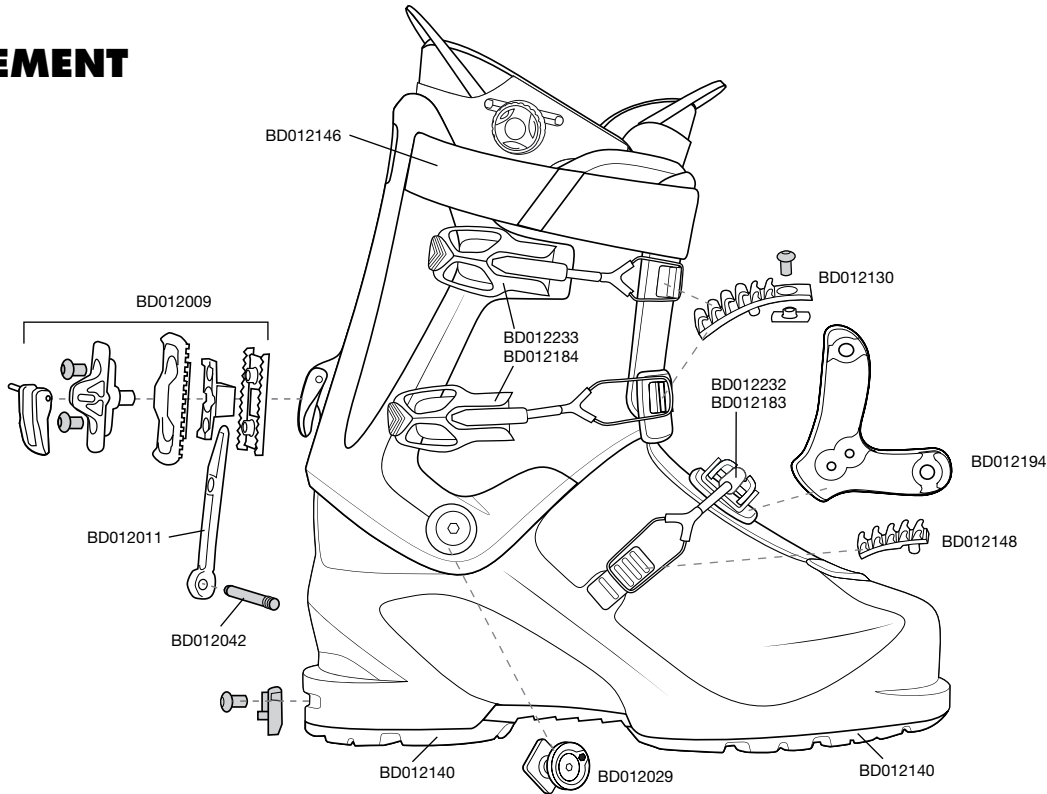

PRIME REPLACEMENT PARTS

STYLE	DESCRIPTION	SIZE
BD012009	EFFICIENT SKI/WALK MECHANISM F10	ALL
BD012011	EFFICIENT SKI/WALK MECHANISM BAR F10	23-24
		25-26
		27-28
		29-30
BD012028	EFFICIENT MEDIAL CUFF RIVET F10	ALL
BD012029	EFFICIENT LATERAL CANT MECHANISM F10	
BD012037	EFFICIENT BUCKLE BASE RIVET PKG 25 F10	
BD012042	EFFICIENT SKI/WALK MECHANISM AXLE PIN F10	
BD012046	EFFICIENT BUCKLE STRAP RIVET F10	
BD012047	EFFICIENT UPPER STRAP RIVET F10	
BD012094	EFFICIENT AT FOOTBEDS F10	24
		24.5
		25
		25.5
		26
		26.5
		27
		27.5
		28
		28.5
		29
		29.5
		30
		30.5
BD012178	QUADRANT/PRIME/SLANT BOOTBOARDS F12	24
		25
		26
		27
		28
		29
BD012232	PRIME BUCKLE F14	MEDIUM

STYLE	DESCRIPTION	SIZE
BD012233	PRIME BUCKLE F14	DELUXE
BD012183	PRIME BUCKLE F12	MEDIUM
BD012184	PRIME BUCKLE F12	DELUXE
BD012130	PRIME DENT 6/SCREW/T-NUT F10	ALL
BD012148	PRIME DENT 5 AND WASHER F10	
BD012194	Y-STRAP PRIME F12	SMALL 24-26
		MEDIUM 27-28
		LARGE 29-30
		24
		25
BD012140	SOLE RUBBER EFFICIENT SERIES F10	26
		27
		28
		29
		30
		XS
BD012146	PRIME/SWIFT POWER STRAP F10	XSMALL 23-24
		SMALL 25-26
		MEDIUM 27-28
		LARGE 29-30