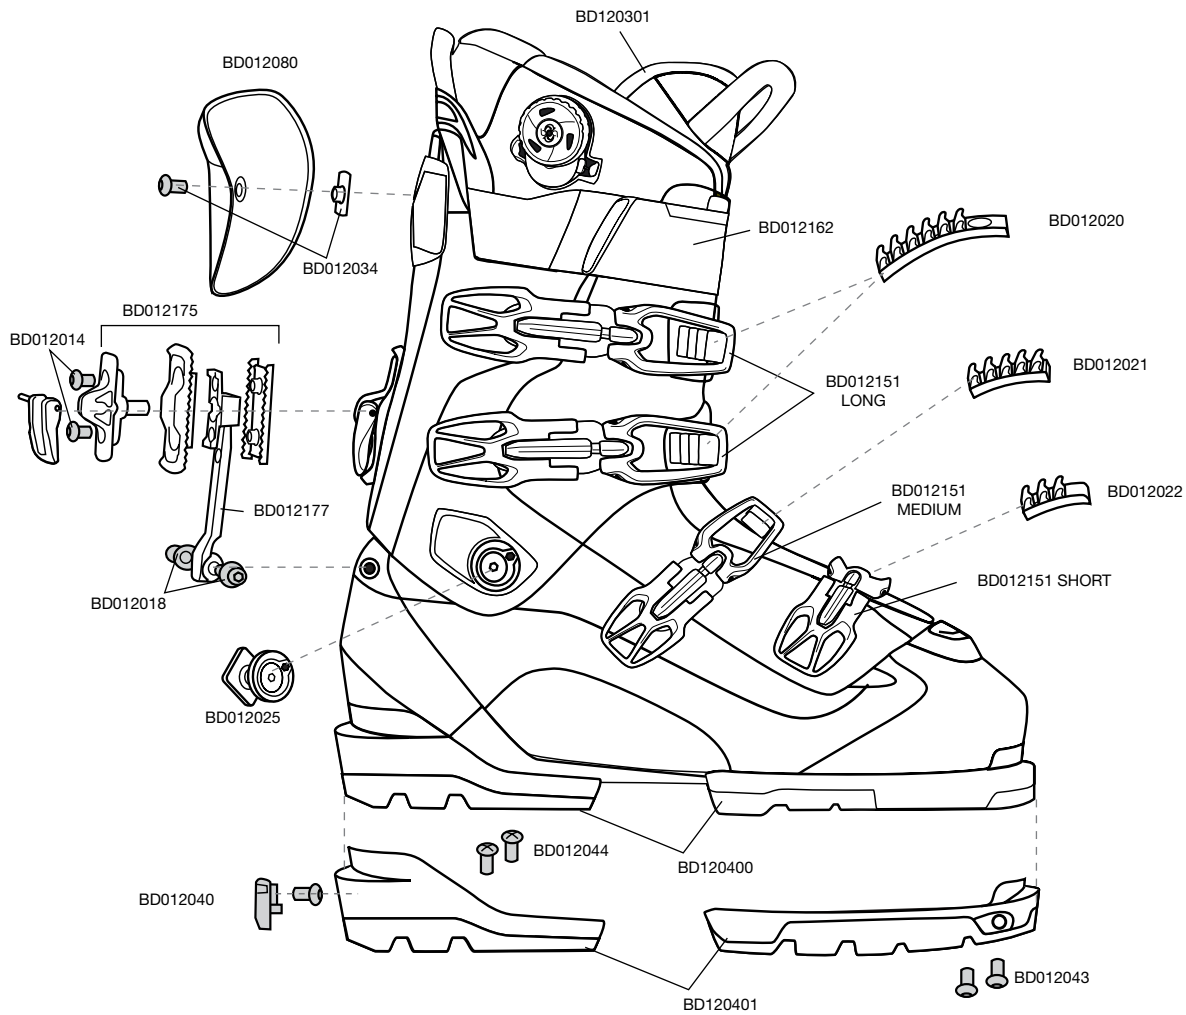

FACTOR 130 REPLACEMENT PARTS

STYLE	DESCRIPTION	SIZE			
BD120400	ALPINE SOLE BLOCK	S			
BD012401	AT SOLE BLOCK	L			
		SHORT			
BD012151	FACTOR 130 BUCKLE F11	MEDIUM			
		LONG			
		ALL			
		S			
BD012014	SKI/WALK MECHANISM SCREWS F08	S			
BD012177	SKI/WALK MECHANISM BAR AT 23-25 F11	M			
		SKI/WALK MECHANISM BAR AT 26-27 F11	L		
		SKI/WALK MECHANISM BAR AT 28+ F11	L		
BD012018	SKI/WALK MECHANISM BAR AXLE/SCREW ASSEMBLY F08	ALL			
			BD012175	FORGED SKI/WALK MECHANISM/BUSHING/TNUT F11	
			BD012020	DENT 6 ASSEMBLY F08	
			BD012025	CANTING MECHANISM (LATERAL HINGE) F08	
			BD012026	CUFF RIVET (MEDIAL HINGE) F08	
			BD012031	RIVET STICKER PACK F08	
			BD012040	DYNAFIT HEEL INSERT ASSEMBLY F08	
			BD012043	TOE BLOCK SCREWS/T-NUT ASSEMBLY F08	
			BD012044	HEEL BLOCK SCREWS F08	
			BD012040	SPOILER A/B 26+ F08	L
			BD012162	POWERSTRAPS A 23-25 F11	S
			BD012094	EFFICIENT AT FOOTBEDS F10 (ALL SIZES, INCLUDING HALF SIZES, 24-30.5)	24-30.5
BD012102	AT BOOTBOARDS MEN'S F09 (WHOLE SIZES ONLY)	24-30			

STYLE	DESCRIPTION	SIZE
BD012110	BOA LACE REPAIR KIT SMALL 23-24.5	S
	BOA LACE REPAIR KIT MEDIUM 25-25.5	M
	BOA LACE REPAIR KIT LARGE 26-30.5	L
BD012111	BOA REEL REPAIR KIT F08	ALL