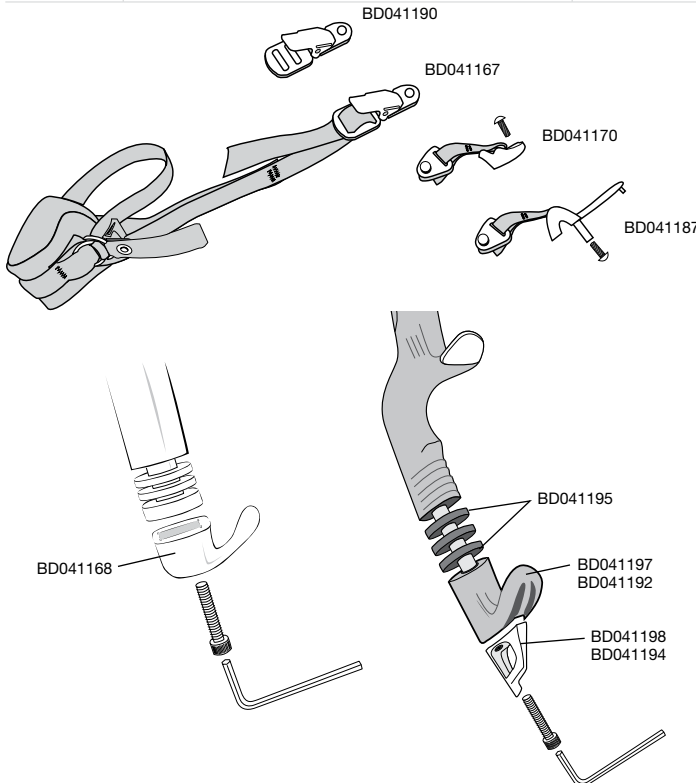

ICE & ALPINE PARTS

ICE TOOL PARTS

STYLE	DESCRIPTION	SIZE
BD405015	TITAN PICK	
BD405017	LASER PICK	
BD405022	VENOM CLASSIC PICK	
BD405024	VENOM TECH PICK	
BD405027	MOUNTAIN CLASSIC PICK	
BD405028	MOUNTAIN TECH PICK	
BD412089	MICRO ADZE	
BD412090	MICRO HAMMER	
BD412092	STANDARD ADZE	
BD412093	ICE TOOL HEAD BLANK	
BD412095	VENOM BOLT AND WRENCH KIT	
BD041196	FUEL HEAD NUT F14	
BD041197	FUEL POMMEL F14	
BD041198	FUEL SPIKE F14	
BD041191	FUSION NUT S10	
BD041192	FUSION POMMEL S10	
BD041193	FUSION BOLT (PICK/HEAD) S10	
BD041194	FUSION SPIKE S10	
BD041195	FUSION POMMEL SPACERS S10	
BD412063	COBRA/VIPER FANG F07	ALL
BD412067	COBRA/VIPER STRIKE F07	
BD041206	VIPER FANG PRE F07	
BD041211	COBRA-VIPER FANG	
BD041212	COBRA-VIPER STRIKE	
BD041213	LOWER POMEL	
BD041214	ALPINE FLICK LOCK POMMEL	
BD041215	BOLT AND WRENCH KIT	
BD041216	VENOM BOLT AND WRENCH KIT	
BD041167	ANDROID LOWER STRAP WITH CLIP	
BD041168	FUSION SPARE POMMEL KIT PRE S10	
BD041170	COBRA/VIPER SHAFT TAB KIT F07	
BD041187	VIPER ANDROID SHAFT TAB PRE F07	
BD041190	ANDROID SPRING CLIP ASSEMBLY	
BD412096	ALPINE HAMMMER	
BD412097	ALPINE ADZE	
BD413000	AXE PROTECTOR	
BD413001	SPIKE PROTECTOR	
BD413002	PICK PROTECTOR	

ICE PROTECTION PARTS		
STYLE	DESCRIPTION	SIZE
BD041200	ICE SCREW PLASTIC CAP 3/4 X 1 IN	ALL