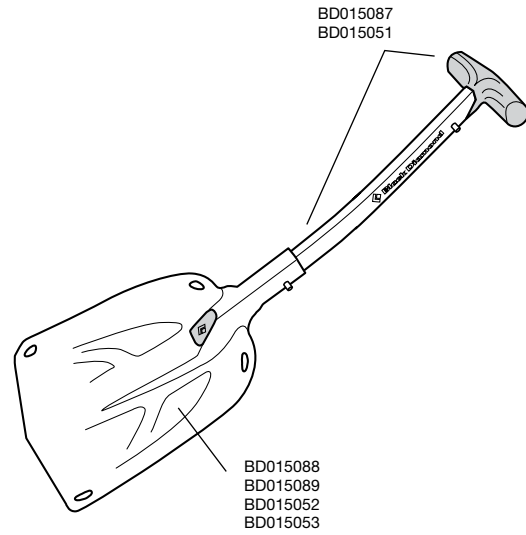

SHOVEL PARTS

STYLE	DESCRIPTION	SIZE
BD015076	SNOW SAW PRO PIVOT SET F14	ALL
BD015077	EVAC 7 BLADE F14	
BD015078	EVAC 7 SHAFT SET F14	
BD015093	EVAC SPRING PIN AND CAP F14	
BD015083	TRANSFER 3 SHAFT SET F14	
BD015086	TRANSFER 3 BLADE F14	
BD015087	DEPLOY SHAFT SET F14	
BD015088	DEPLOY 3 BLADE F14	
BD015089	DEPLOY 7 BLADE F14	
BD015094	SNOW SAW FITTINGS F15	
BD015095	LYNX SHAFT SET F14	
BD015096	LYNX BLADE F14	
BD015052	DEPLOY 3 BLADE 08	
BD015053	DEPLOY 7 BLADE 08	
BD015055	TRANSFER 3 BLADE 08	
BD015056	TRANSFER 7 BLADE 08