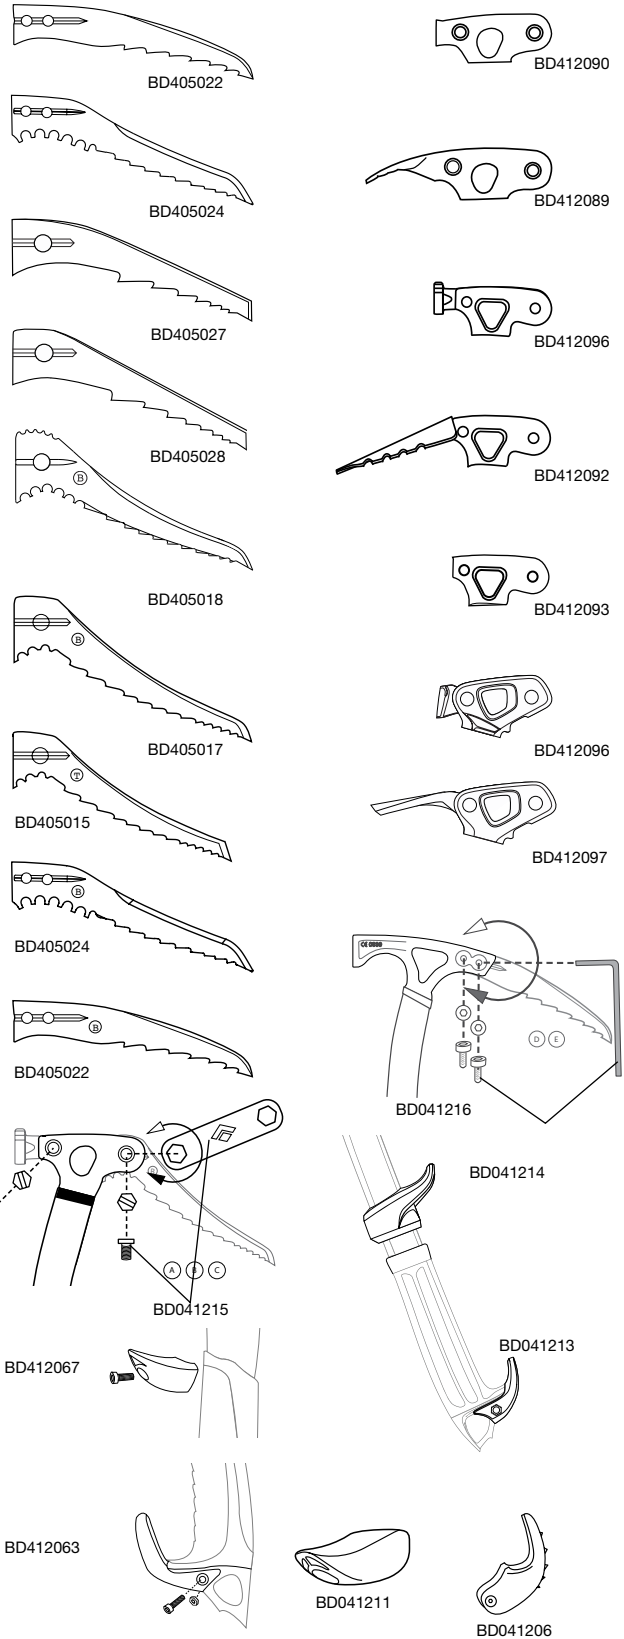

ICE & ALPINE PARTS

ICE TOOL PARTS

STYLE	DESCRIPTION	SIZE
BD405015	TITAN PICK	
BD405017	LASER PICK	
BD405022	VENOM CLASSIC PICK	
BD405024	VENOM TECH PICK	
BD405027	MOUNTAIN CLASSIC PICK	
BD405028	MOUNTAIN TECH PICK	
BD412089	MICRO ADZE	
BD412090	MICRO HAMMER	
BD412092	STANDARD ADZE	
BD412093	ICE TOOL HEAD BLANK	
BD412095	VENOM BOLT AND WRENCH KIT	
BD041196	FUEL HEAD NUT F14	
BD041197	FUEL POMMEL F14	
BD041198	FUEL SPIKE F14	
BD041191	FUSION NUT S10	
BD041192	FUSION POMMEL S10	
BD041193	FUSION BOLT (PICK/HEAD) S10	
BD041194	FUSION SPIKE S10	
BD041195	FUSION POMMEL SPACERS S10	
BD412063	COBRA/VIPER FANG F07	ALL
BD412067	COBRA/VIPER STRIKE F07	
BD041206	VIPER FANG PRE F07	
BD041211	COBRA-VIPER FANG	
BD041212	COBRA-VIPER STRIKE	
BD041213	LOWER POMEL	
BD041214	ALPINE FLICK LOCK POMMEL	
BD041215	BOLT AND WRENCH KIT	
BD041216	VENOM BOLT AND WRENCH KIT	
BD041167	ANDROID LOWER STRAP WITH CLIP	
BD041168	FUSION SPARE POMMEL KIT PRE S10	
BD041170	COBRA/VIPER SHAFT TAB KIT F07	
BD041187	VIPER ANDROID SHAFT TAB PRE F07	
BD041190	ANDROID SPRING CLIP ASSEMBLY	
BD412096	ALPINE HAMMMER	
BD412097	ALPINE ADZE	
BD413000	AXE PROTECTOR	
BD413001	SPIKE PROTECTOR	
BD413002	PICK PROTECTOR	

ICE PROTECTION PARTS		
STYLE	DESCRIPTION	SIZE
BD041200	ICE SCREW PLASTIC CAP 3/4 X 1 IN	ALL