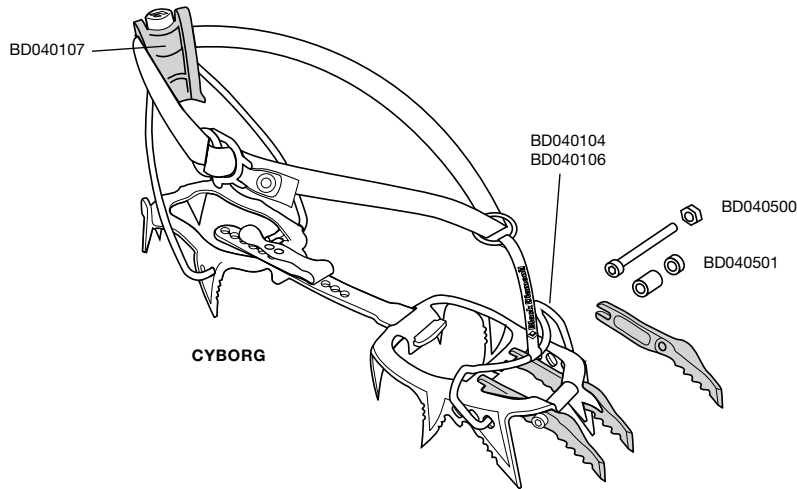

ICE & ALPINE PARTS

CRAMPON PARTS		
STYLE	DESCRIPTION	SIZE
BD040055	ABS - CONTACT/NEVE PRE S10	
BD040056	ABS - SABRETOOTH/SERAC PRE F09	
BD400058	ABS - CYBORG	
BD400070	ABS - CONTACT/NEVE	
BD400066	ABS - SABRETOOTH/SERAC F09	
BD400409	ABS - STINGER	
BD400673	LONG FLEX CENTER BARS	
BD400671	ASYMMETRICAL CENTER BARS	
BD400674	STANDARD FLEX CENTER BARS	
BD400675	ASYM FLEX CENTER BAR	
BD400676	CRAMPON TOE BAIL WIDE	
BD400677	CRAMPON TOE BAIL REGULAR	
BD400678	CRAMPON TOE BAIL NARROW	
BD400681	HEEL LEVER REG LEFT/RIGHT	
BD400682	HEEL LEVER WIDE LEFT/RIGHT	

CRAMPON PARTS		
STYLE	DESCRIPTION	SIZE
BD040104	CRAMPON TOE BAIL	
BD040106	CRAMPON TOE BAIL - SMALL	
BD040107	HEEL LEVER - LEFT S12	
	HEEL LEVER - RIGHT S12	
BD040107	CRAMPON CENTER BAR SPRING CLIP	
BD040492	6-32 X 1/2" ANTIBOT SCREW	
BD400027	CYBORG FRONTPOINT	
BD040500	CYBORG BOLT KIT	
BD040501	CYBORG SPACER KIT	
BD040506	BIONIC-RAPTOR FRONTPOINT	
BD040507	CYBORG STINGER FRONTPOINT	
BD040511	ABS-STINGER	
BD040512	ABS-CYBORG	
BD040513	ABS-SABRETOOTH-SERAC	
BD040514	ABS-CONTACT-NEVE	
BD040515	ABS-SNAGGLETOOTH	
BD040073	NEVE REAR RAIL (NO HEEL THROW)	
BD040113	CRAMPON WEBBING ANKLE STRAP